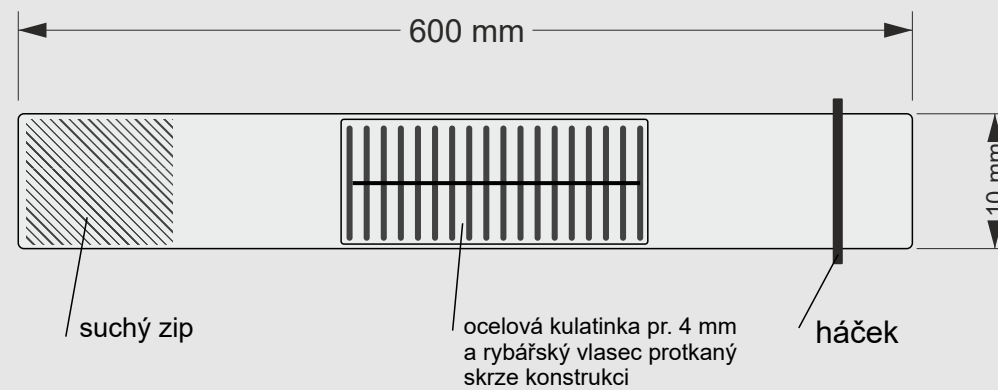

The image features a close-up, macro shot of green fern fronds on the left side, showing the intricate, parallel lines of the leaflets. The background is a solid, bright green. On the right side, there is a dark grey rectangular box containing the text 'CESTOVNÍ BIDÝLKO' in white, bold, uppercase letters.

# ROZMĚRY