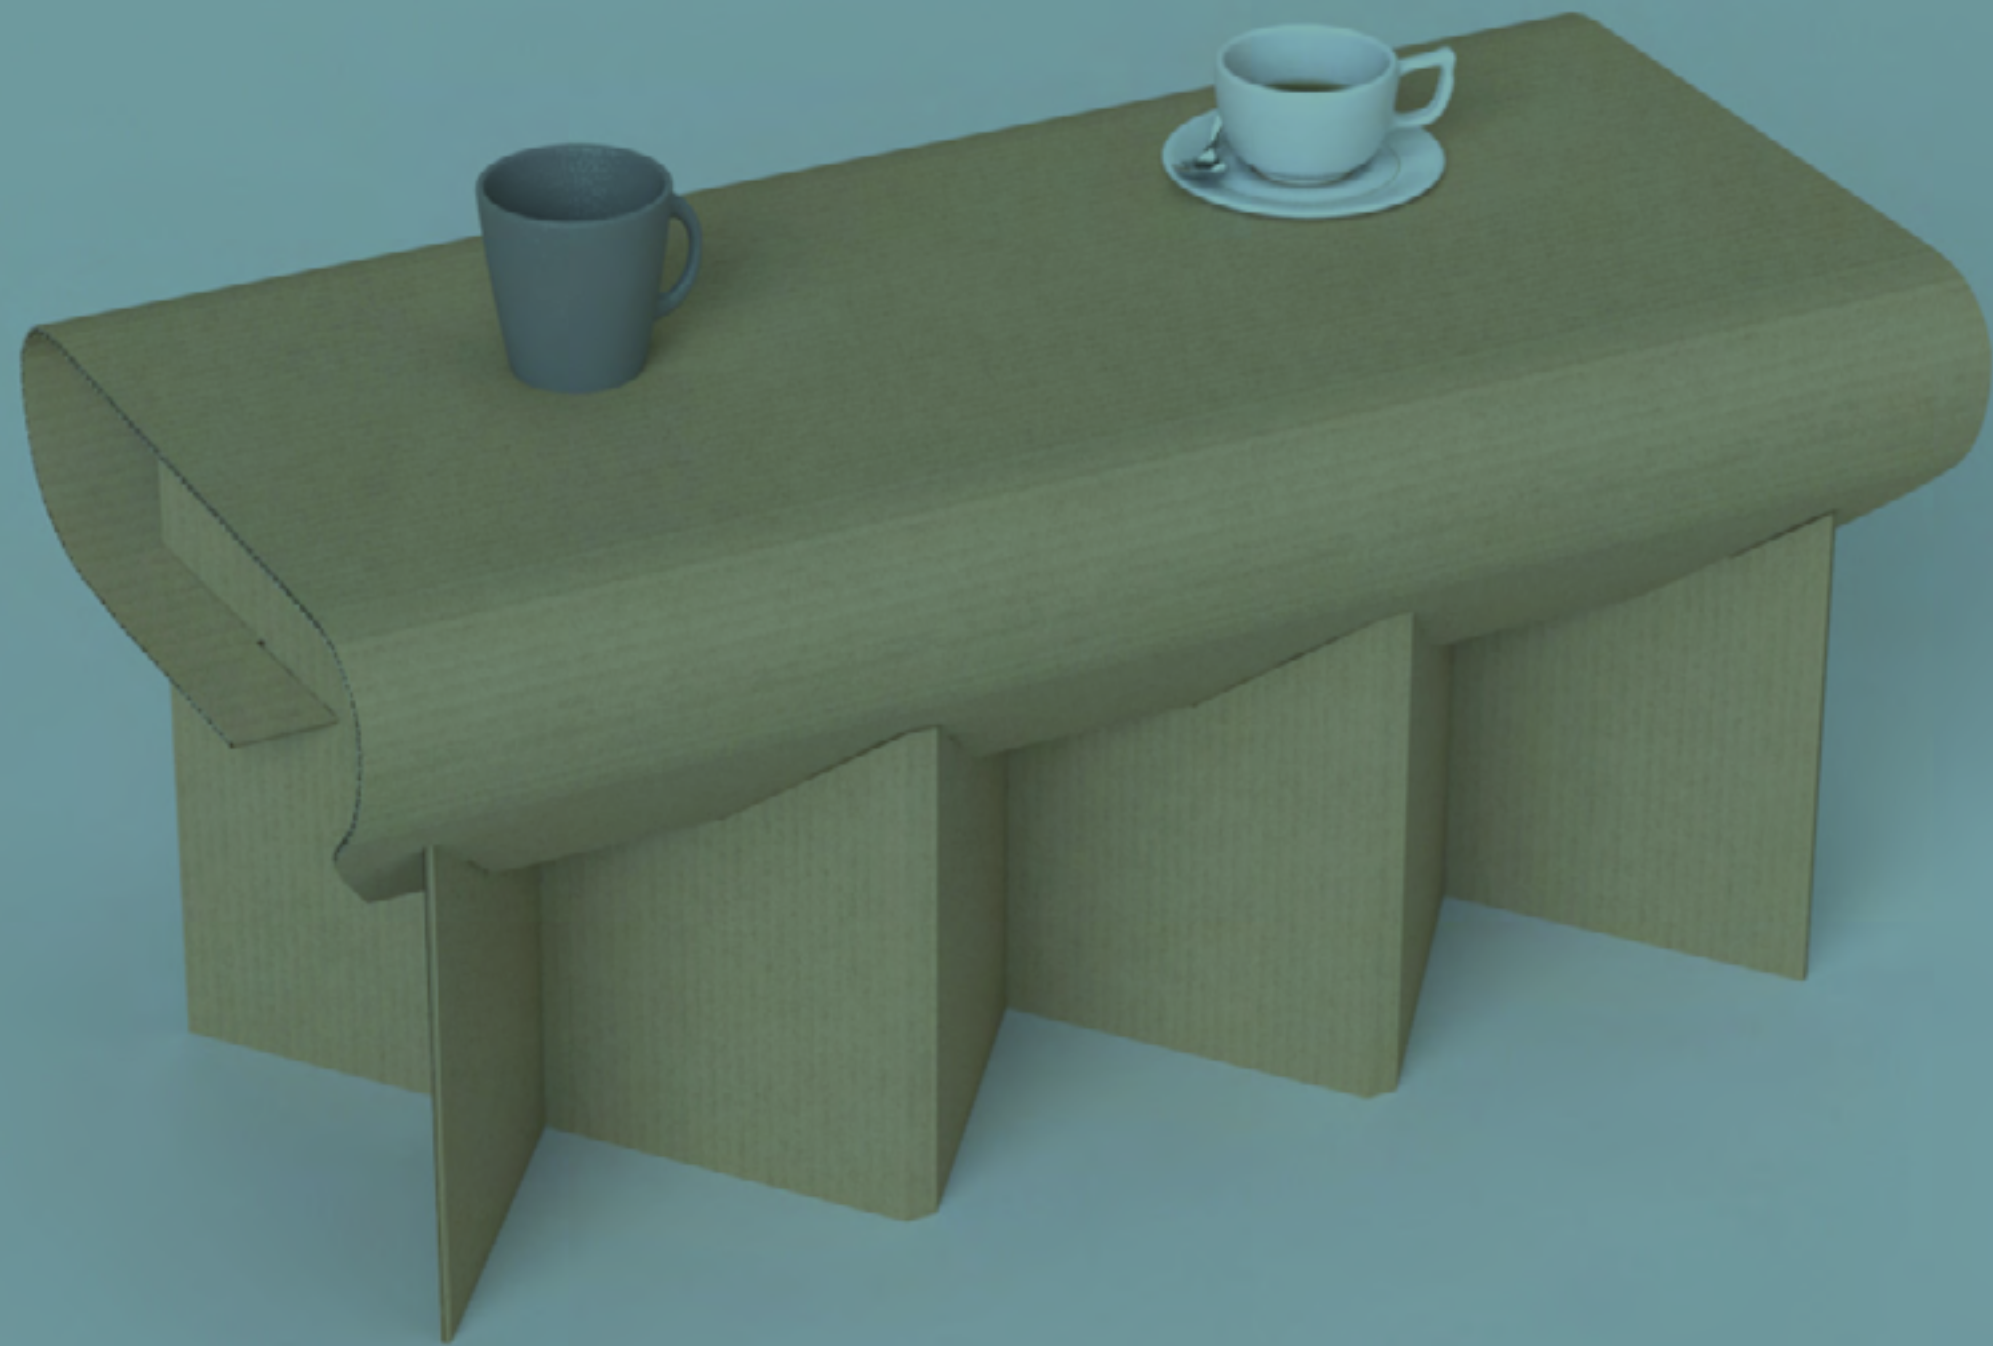

LEXTO

JIŘÍ KUDLÁK & ELIŠKA KŘŮMALOVÁ

ADE+ADD 2017

LEXTO

Cardboard party table

LEXTO

eco-friendly /

thin /

collapsible /

modern design /

load capacity 50 kg /

LEXTO

LEXTO

LEXTO

LEXTO

LEXTO

L E X T O

Cardboard party table designed by Jiří Kudlák