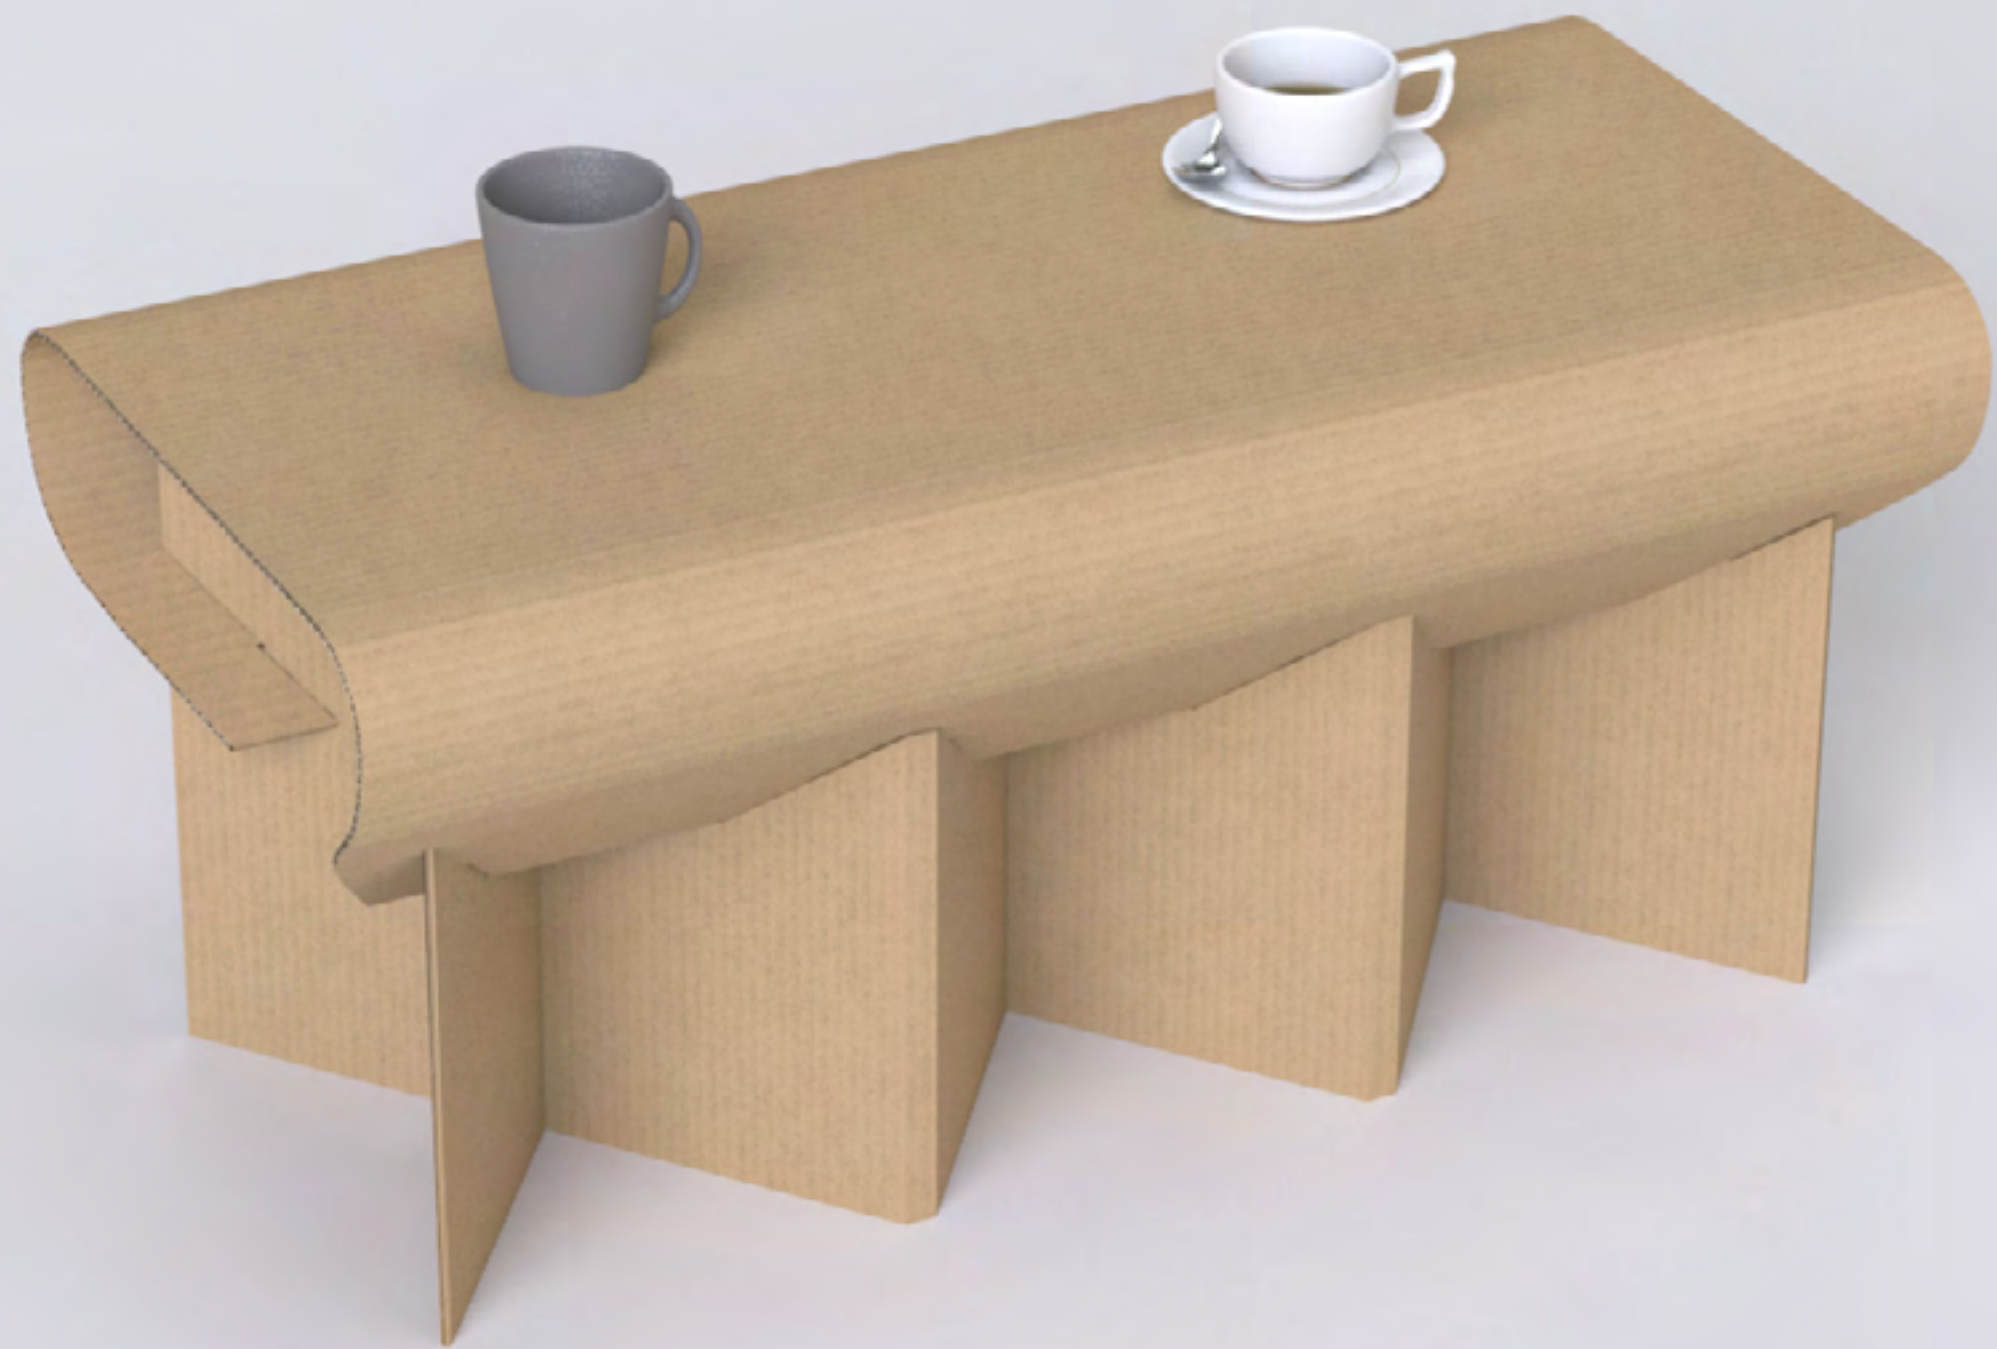

collapsible /

modern design /

load capacity 50 kg /

LEXTO

LEXTO

LEXTO

LEXTO

LEXTO

L E X T O

Cardboard party table designed by Jiří Kudlák