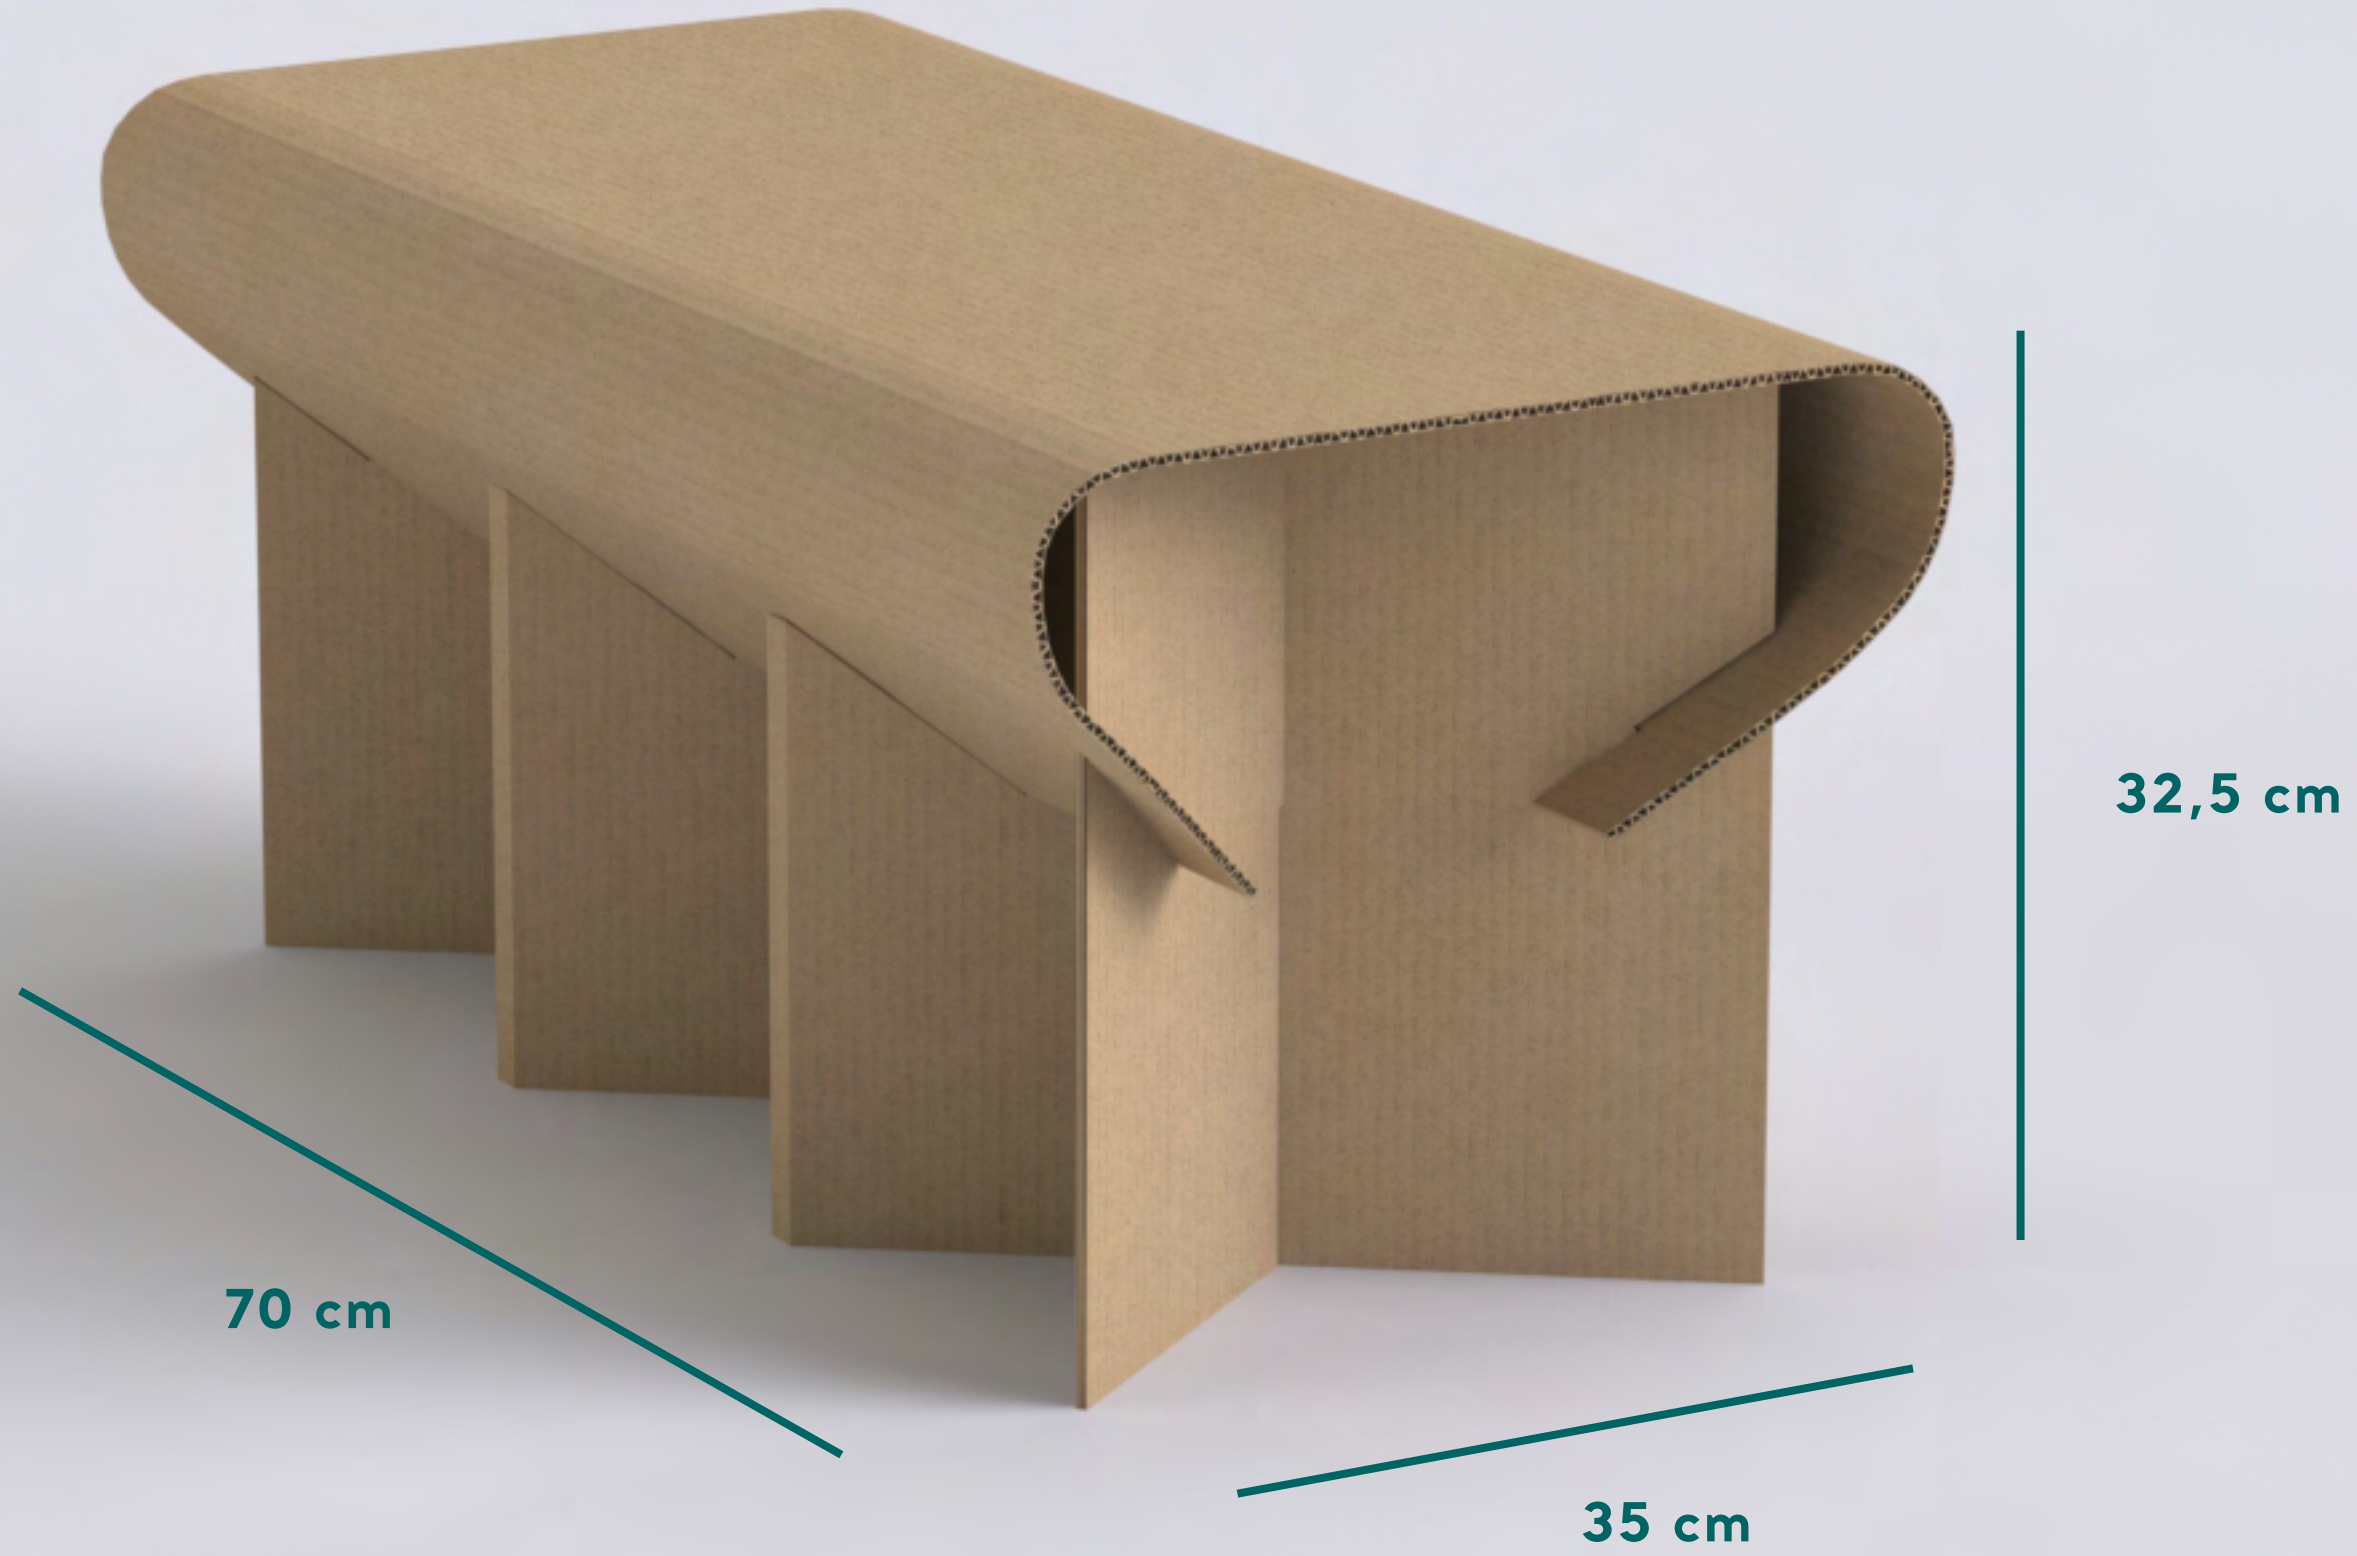

collapsible /

modern design /

load capacity 50 kg /

LEXTO

LEXTO

LEXTO

LEXTO

LEXTO

L E X T O

Cardboard party table designed by Jiří Kudlák