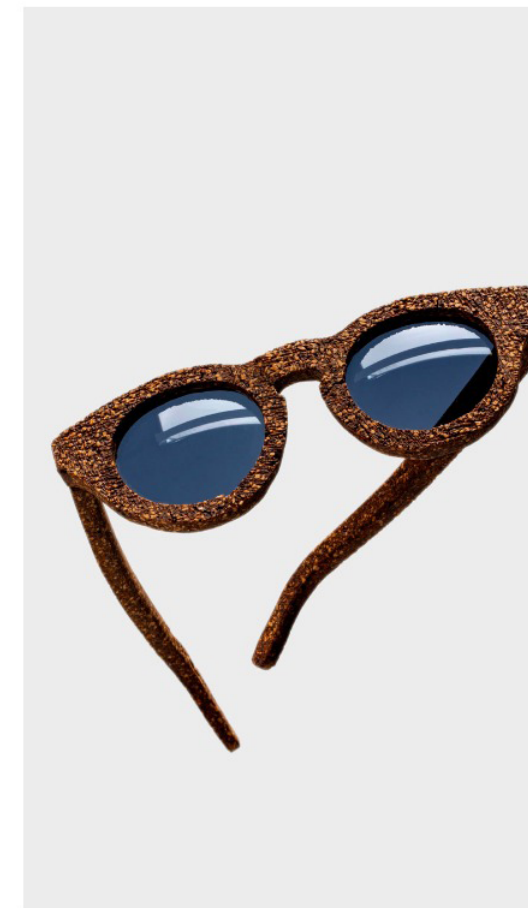

[View previous project](#)

[View next project](#)

Get in touch

Contact person UTB
email@email.cz

Contact person Zvolen
email@email.cz

Contact person Algarve
email@email.cz

Contact person Taipei
email@email.cz