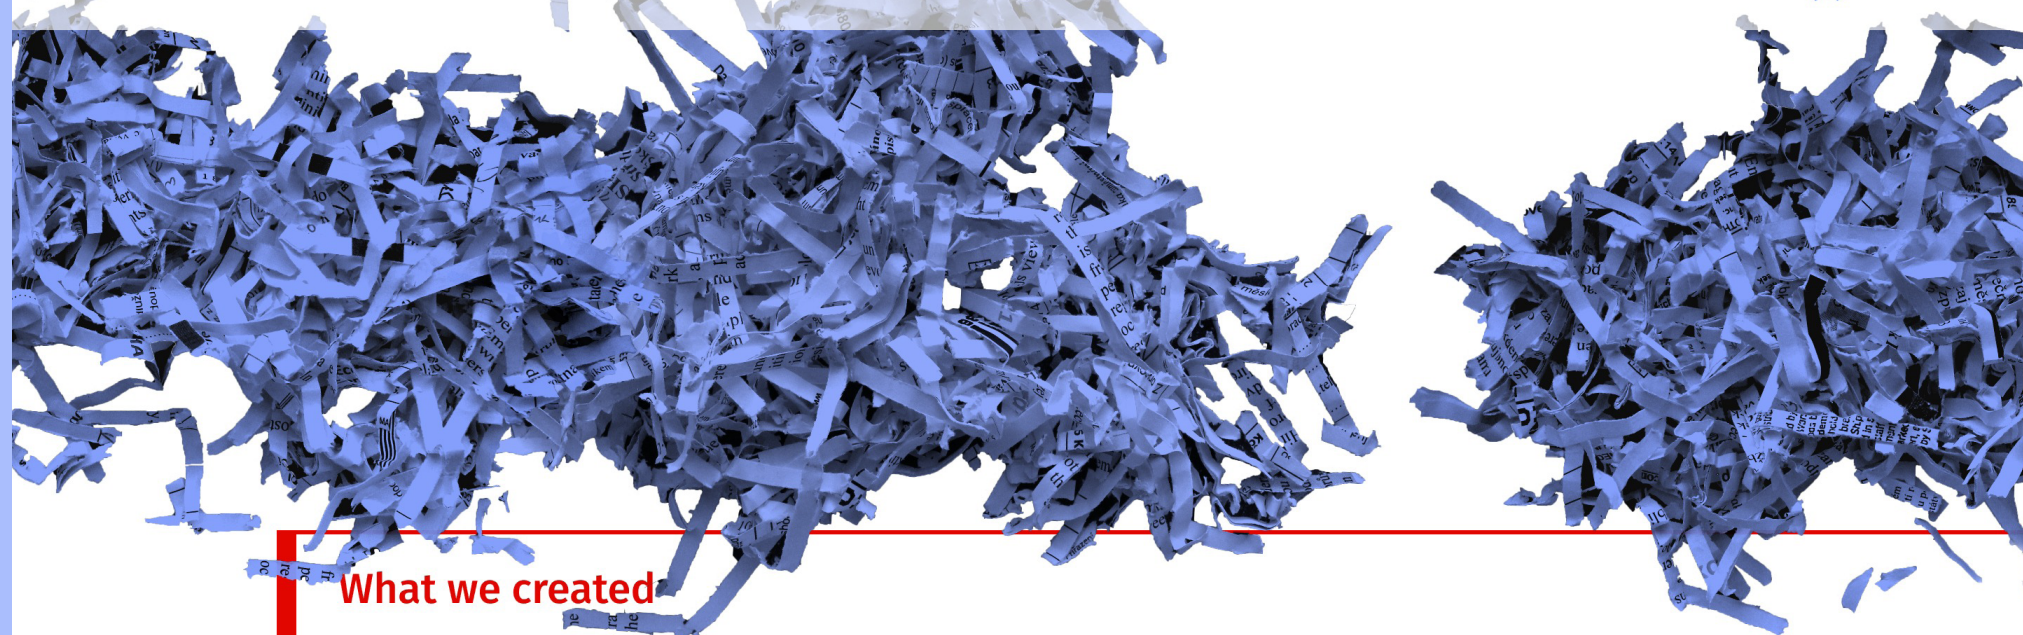

What we created