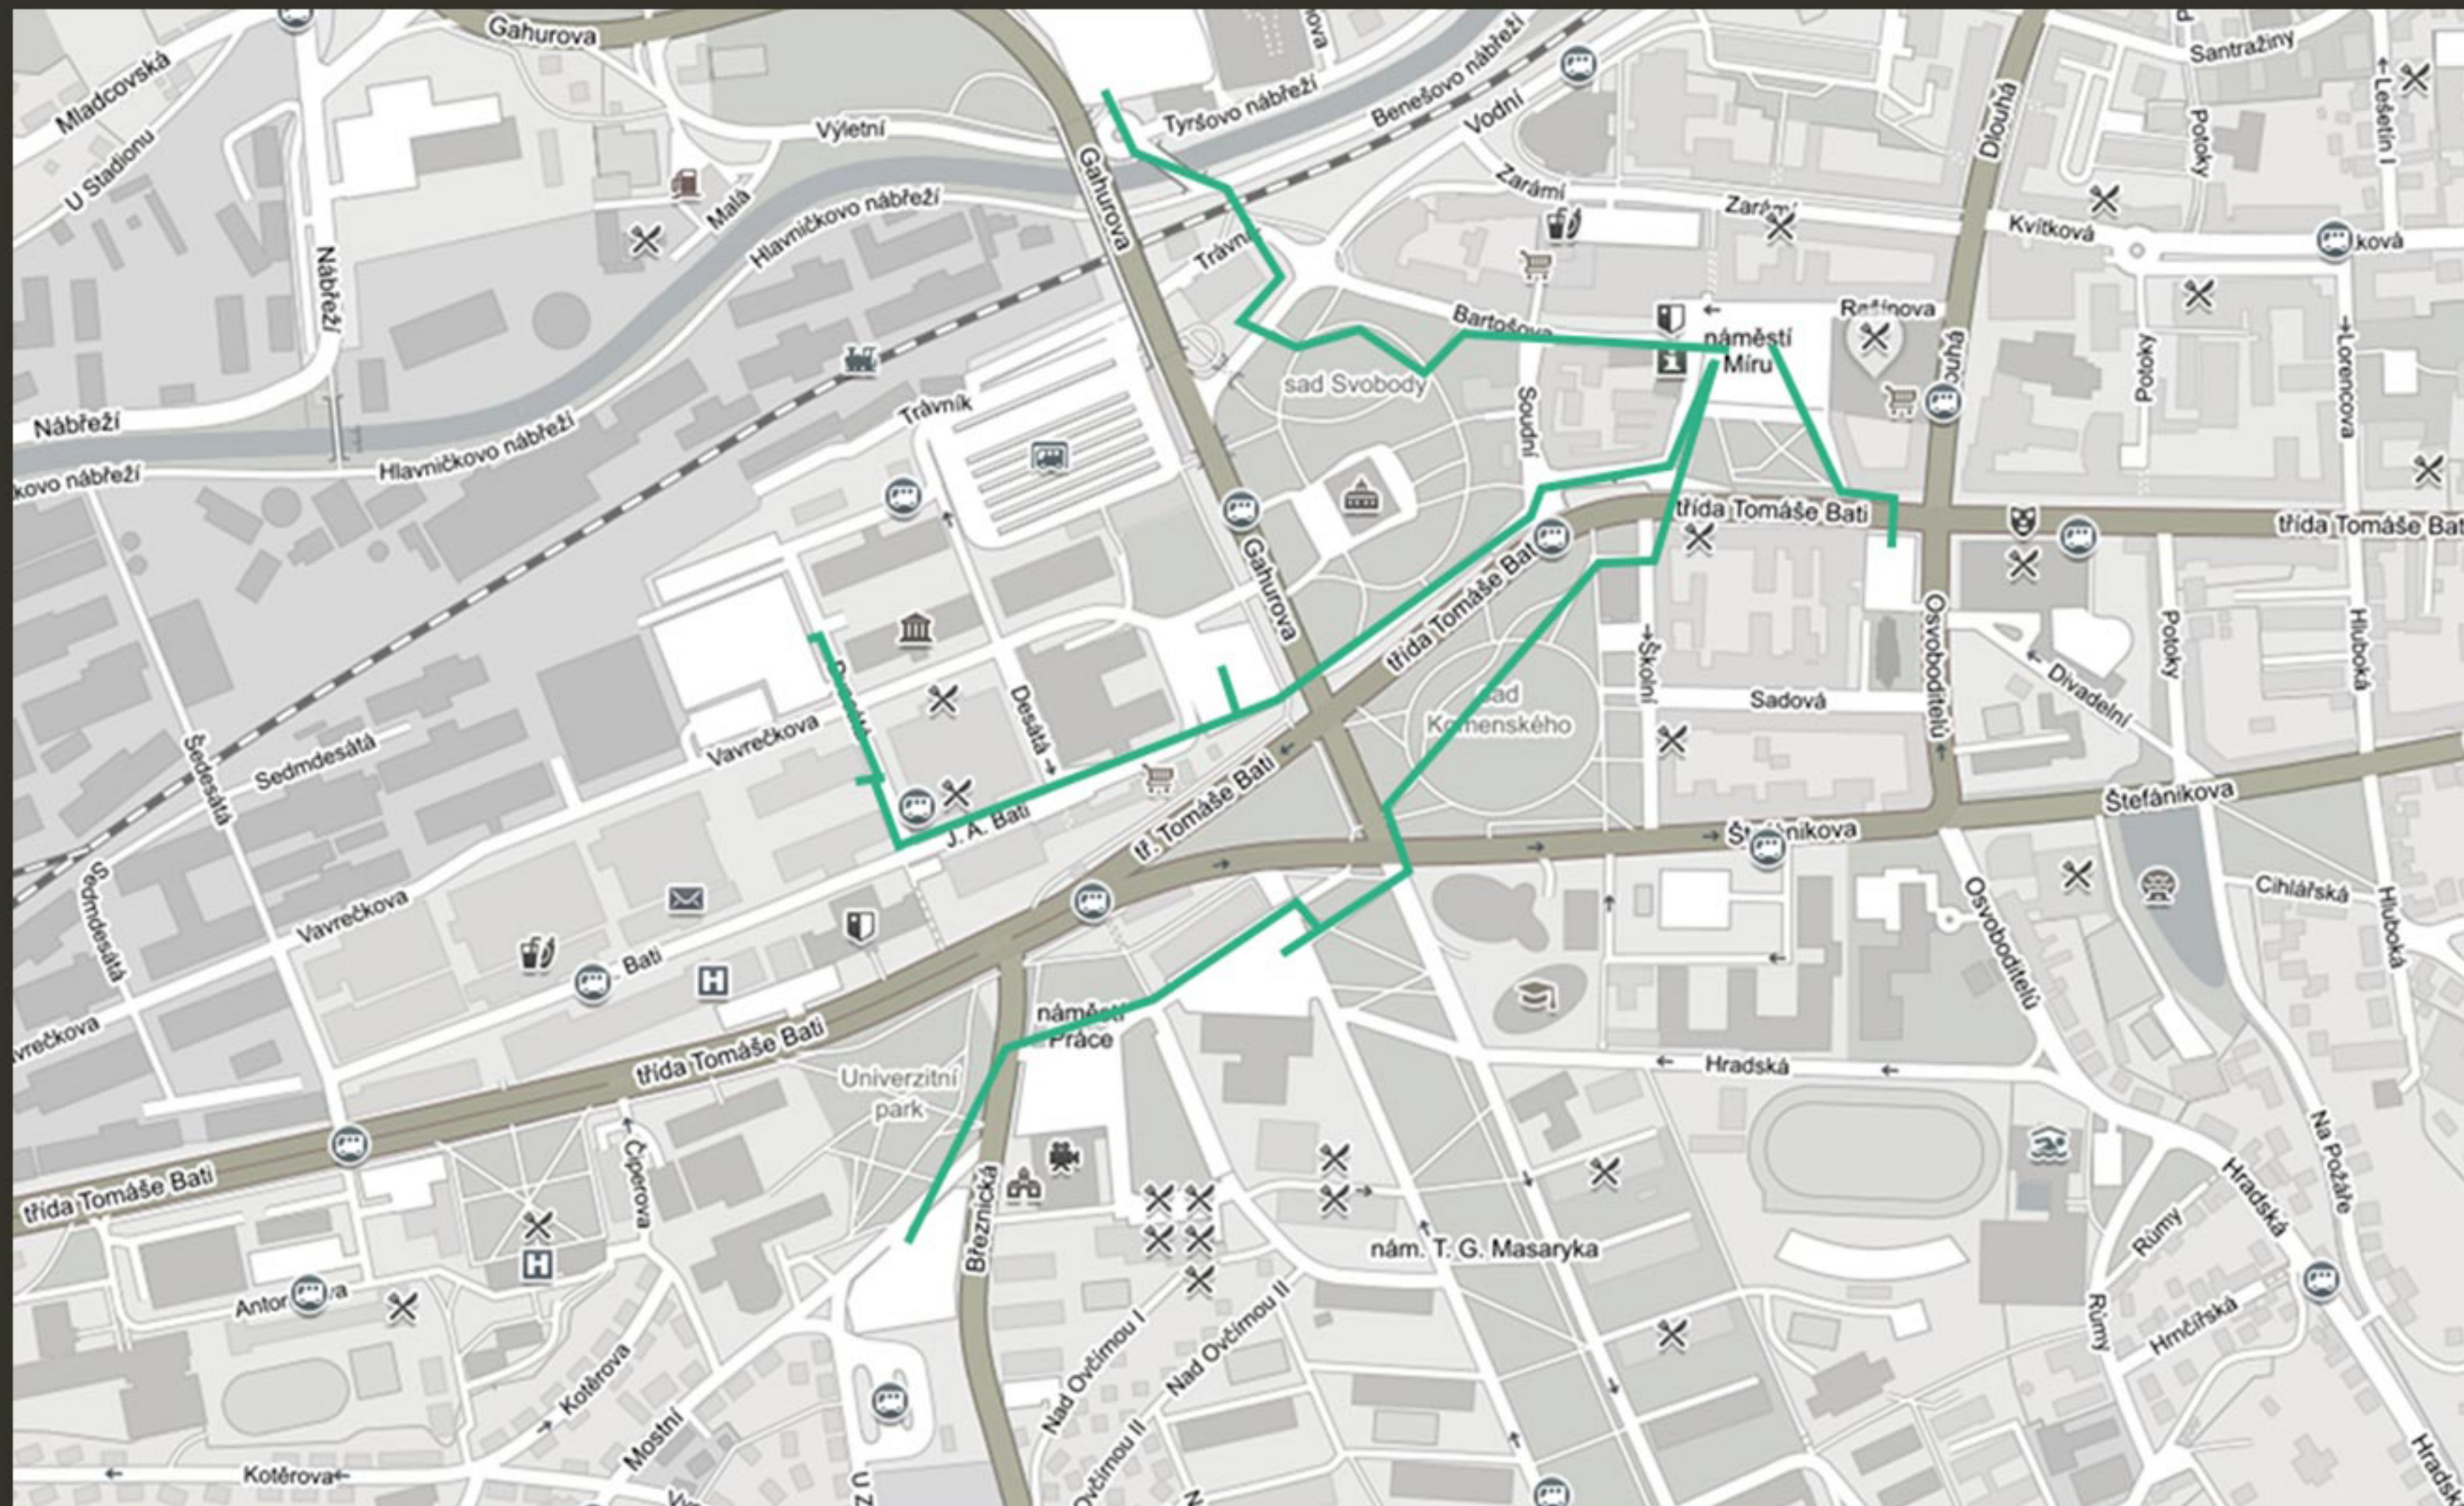

# Orientation system for city Zlín

— Map  
**Center**

— Map  
**First  
visit**

— Map  
**Cars &  
parking**

– Map

# Destinations

— Map  
**Place-**  
**ment**

# — Small Pillars

— Scale  
**110x60cm**

— Bonus  
**Table**