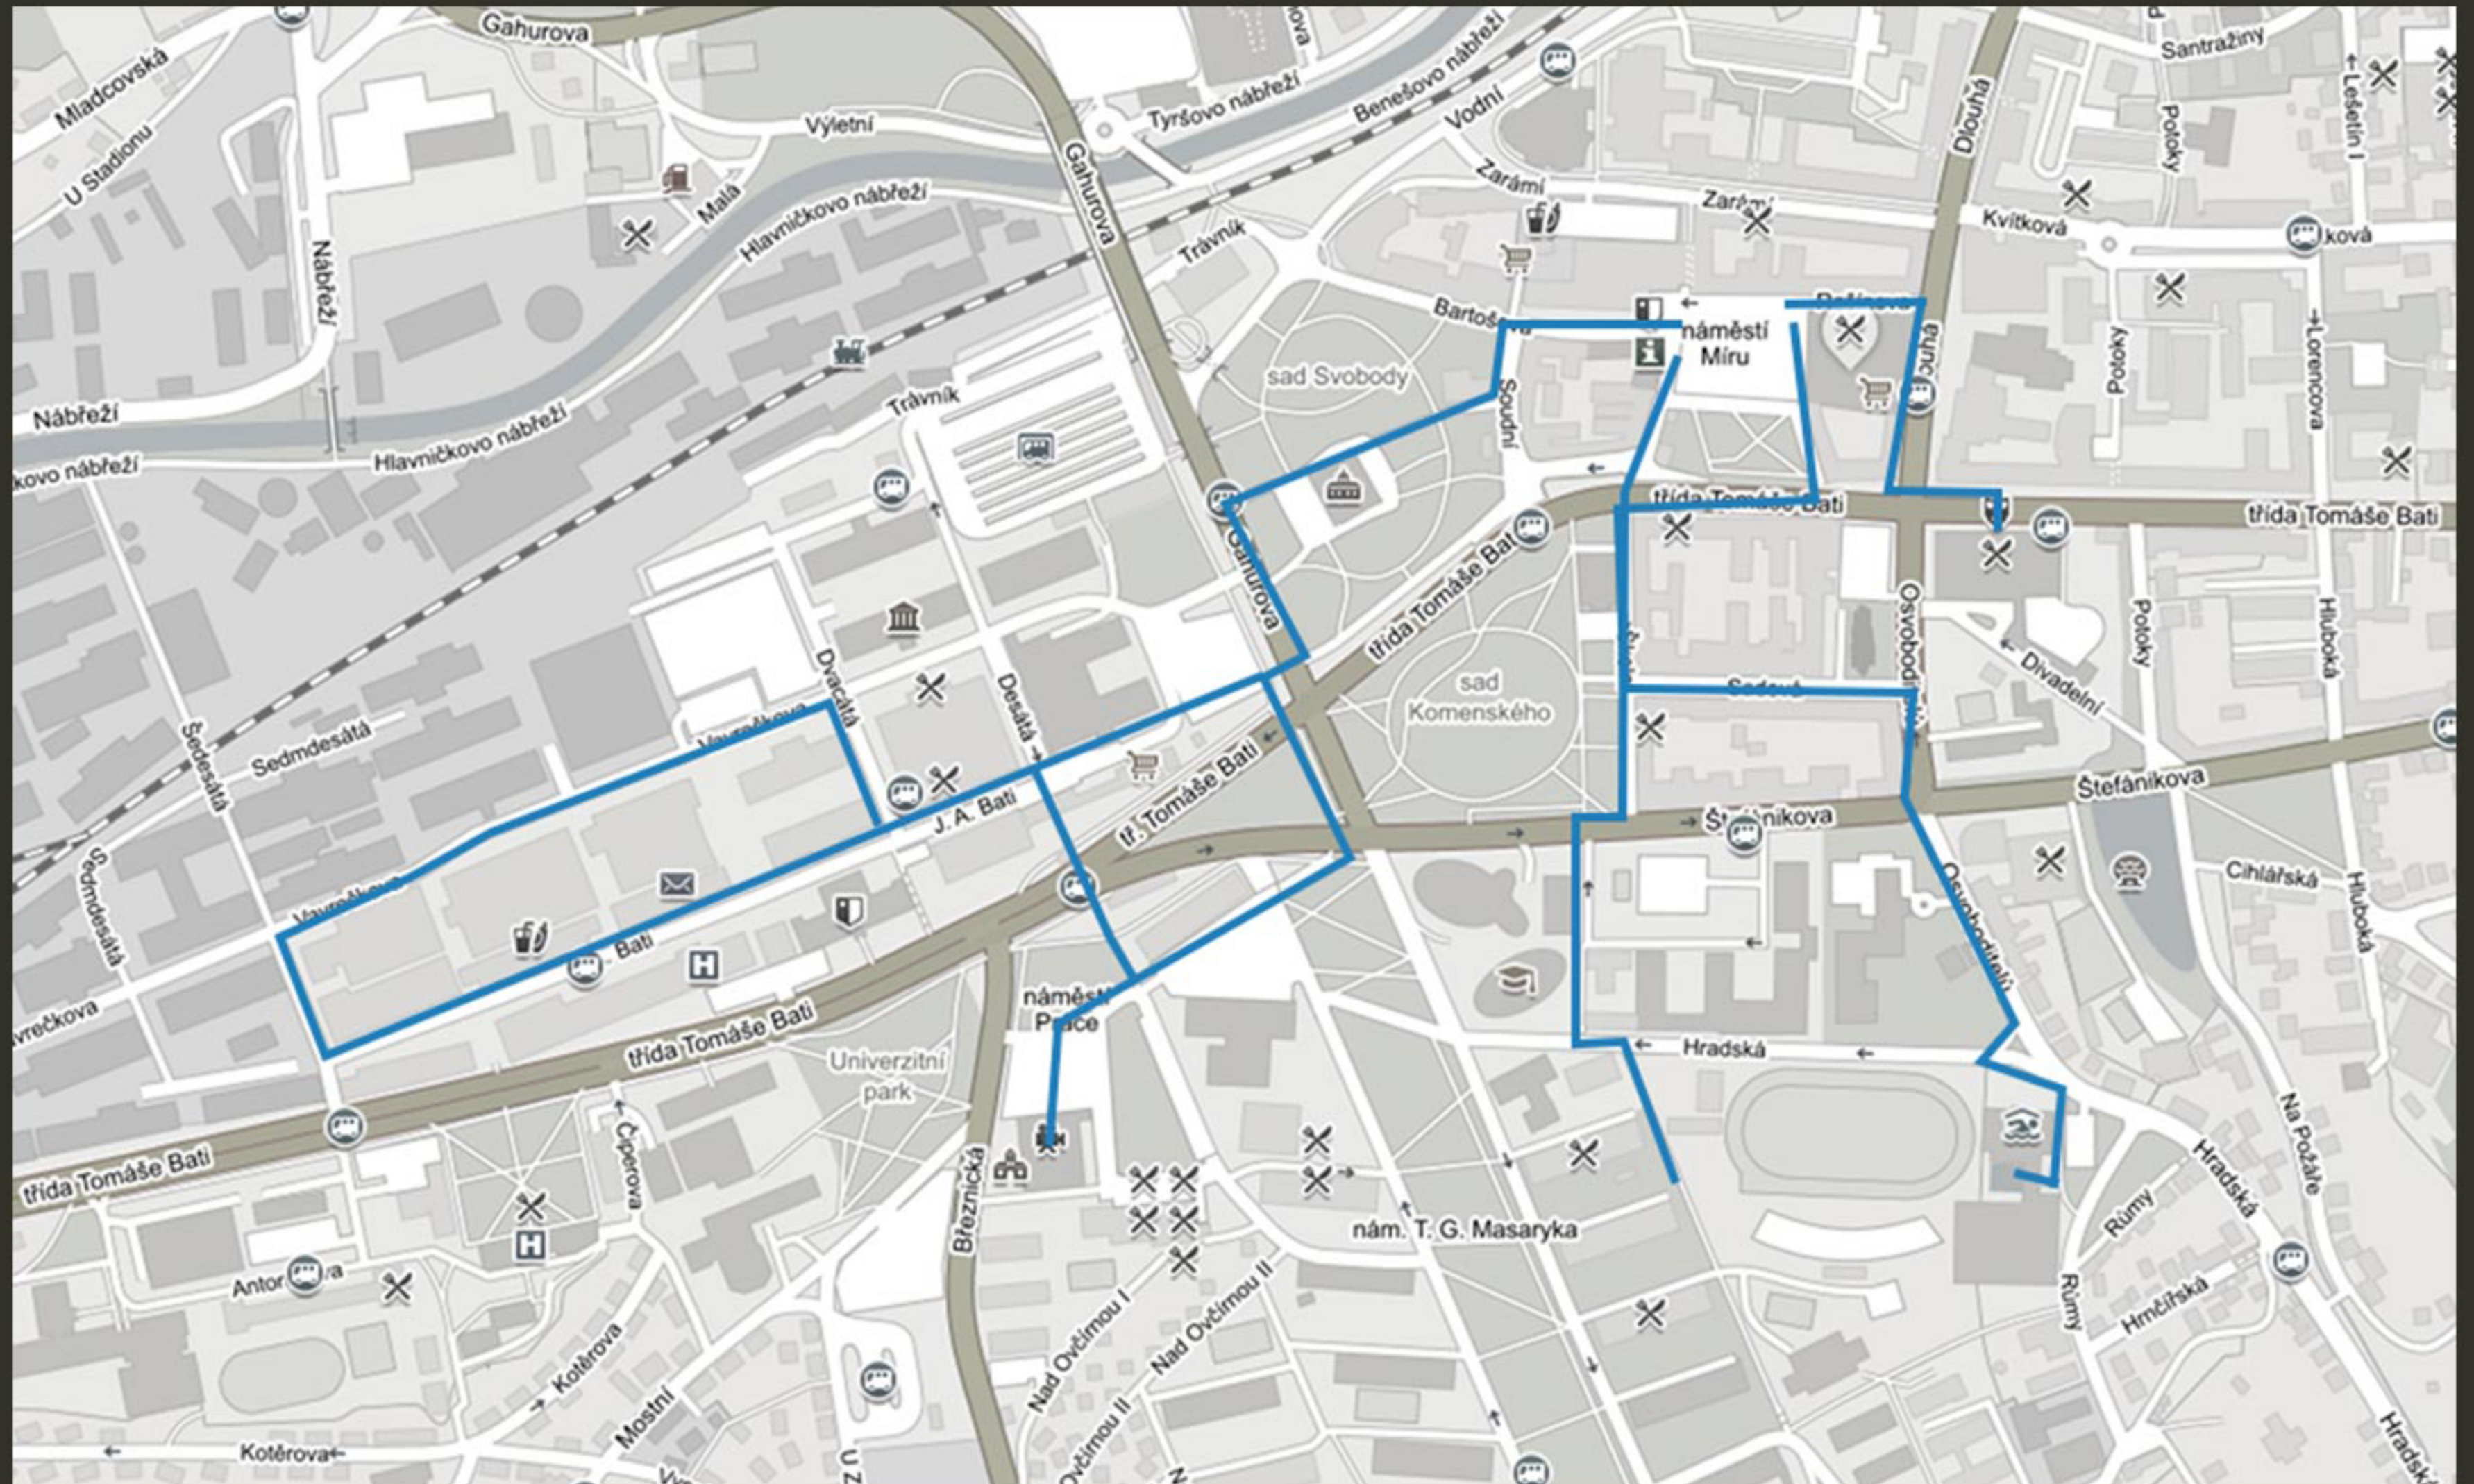

# Orientation system for city Zlín

— Map  
**Center**

— Map  
**First  
visit**

— Map  
**Cars &  
parking**

– Map

# Destinations

— Map  
**Place-**  
**ment**

# — Small Pillars

— Scale  
**110x60cm**

— Bonus  
**Table**