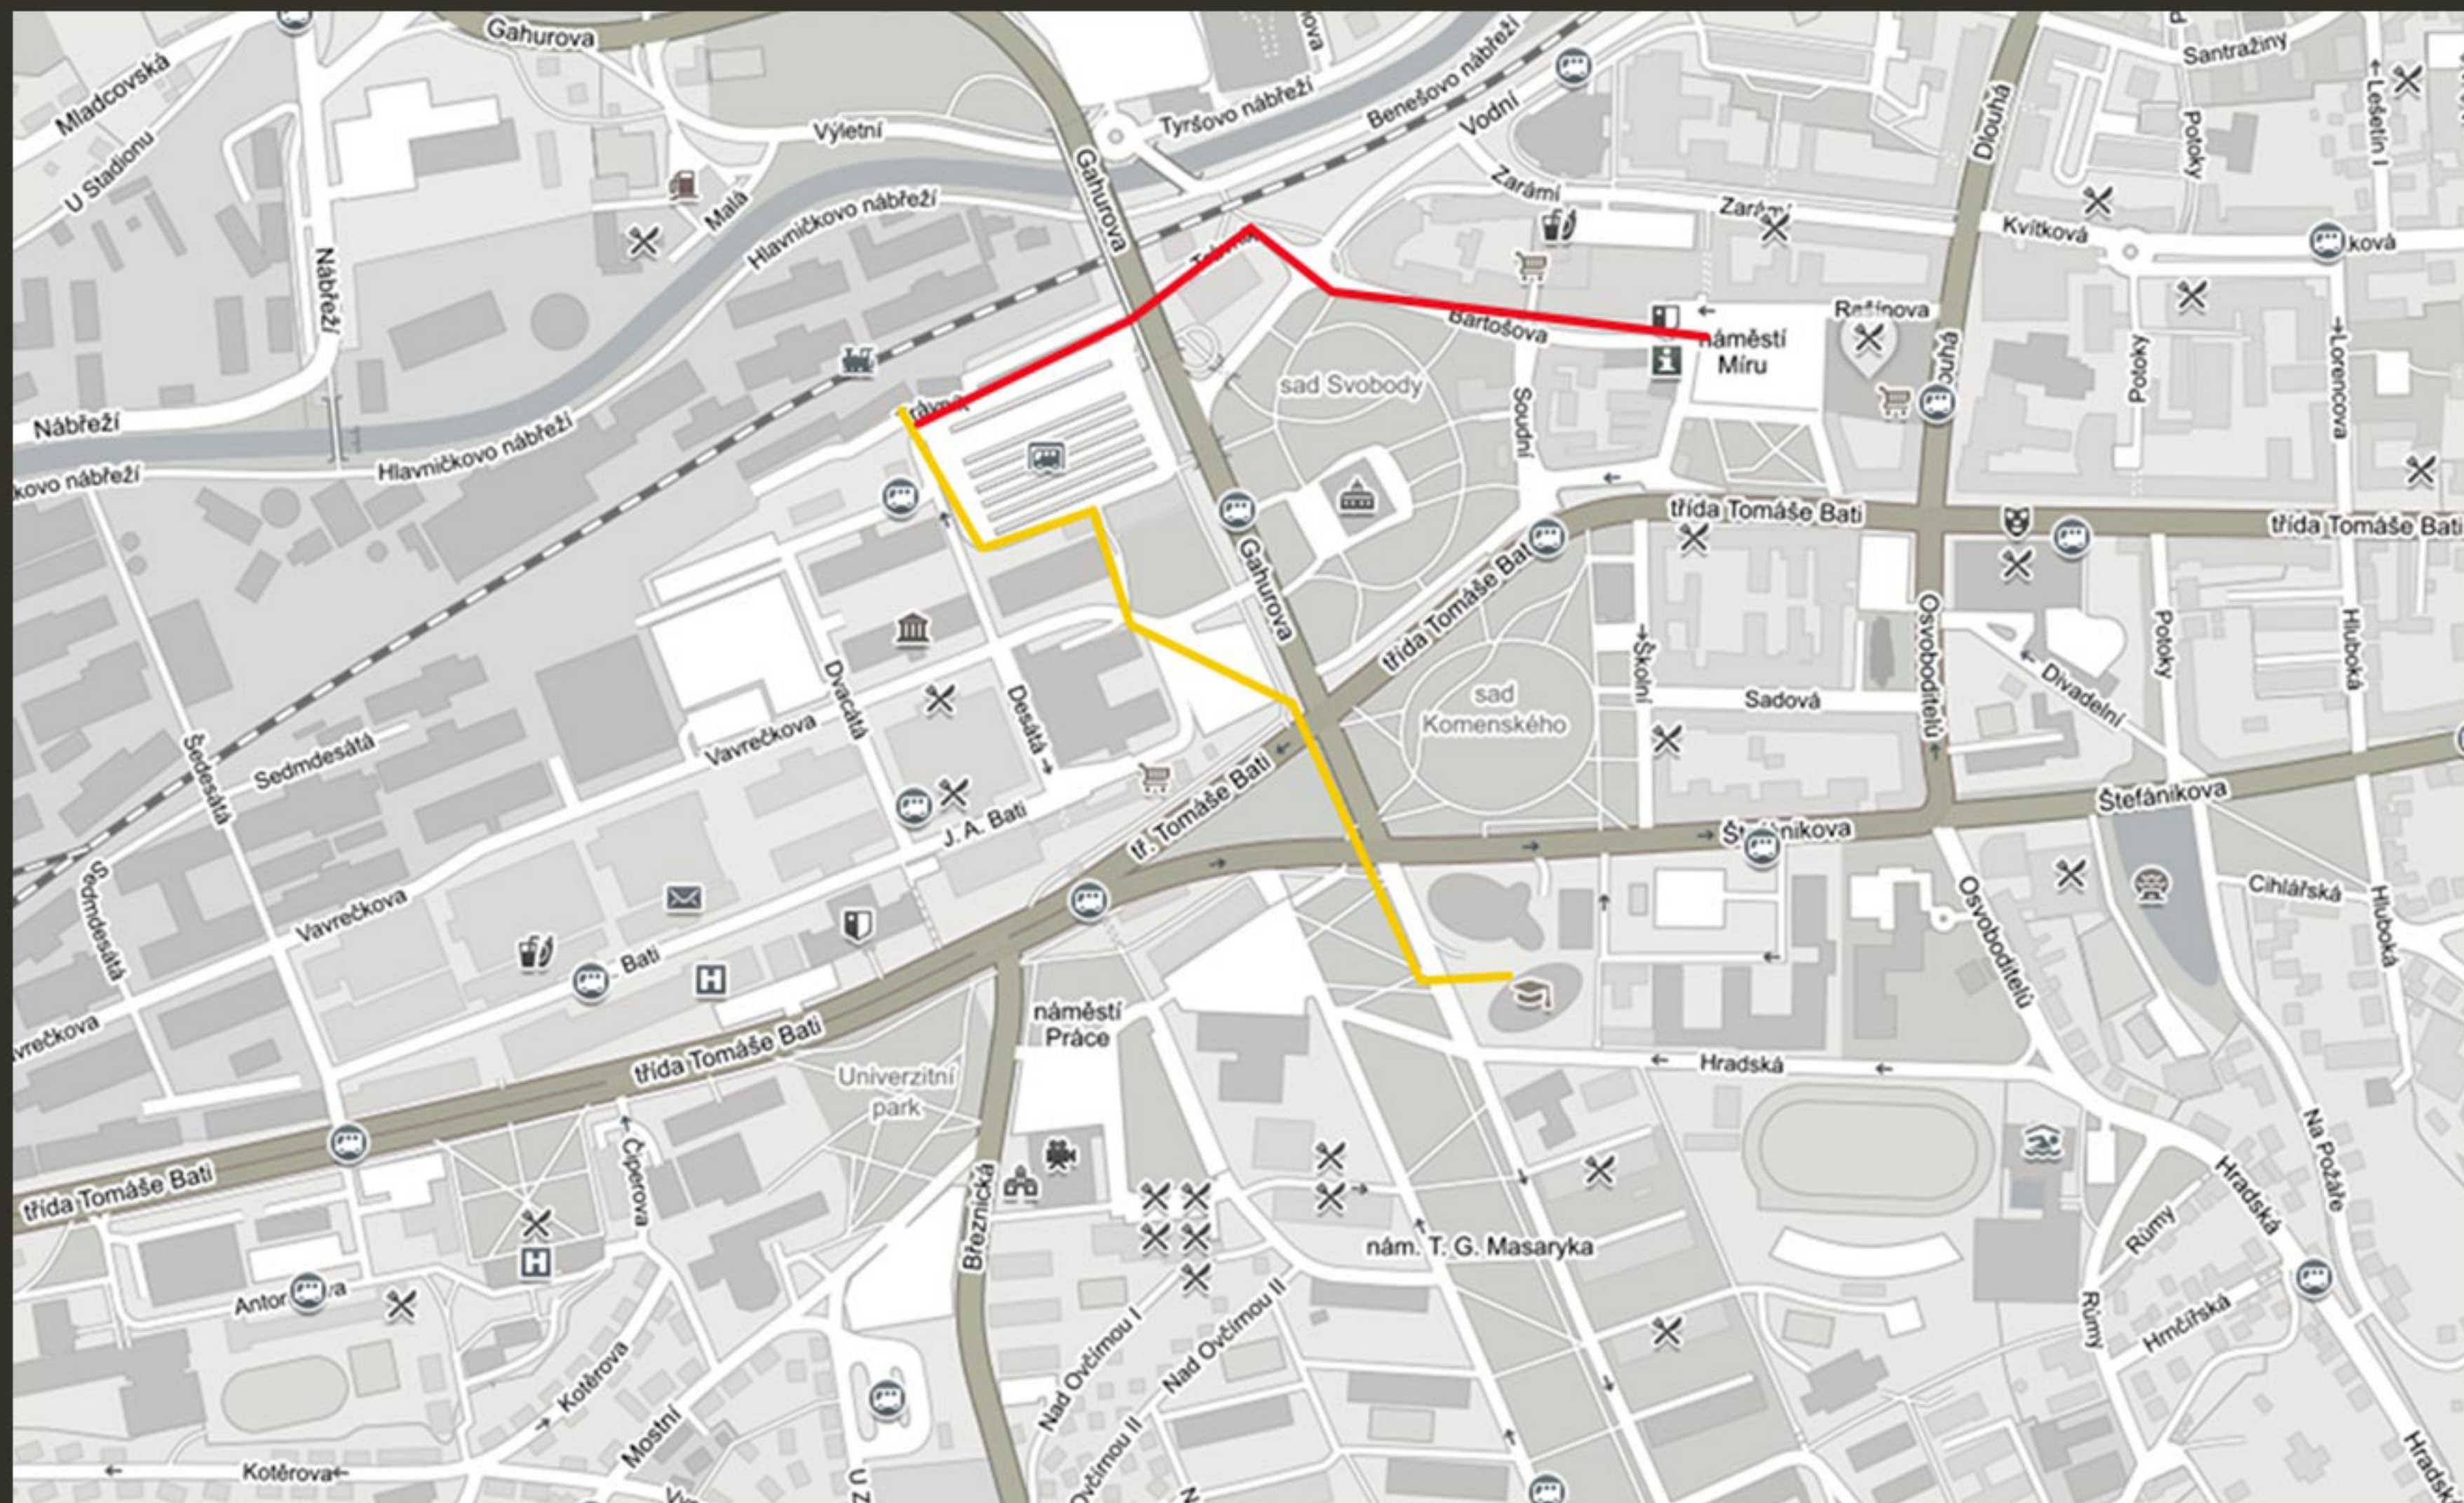

# Orientation system for city Zlín

— Map  
**Center**

— Map  
**First  
visit**

— Map  
**Cars &  
parking**

– Map

# Destinations

— Map  
**Place-**  
**ment**

# — Small Pillars

— Scale  
**110x60cm**

— Bonus  
**Table**