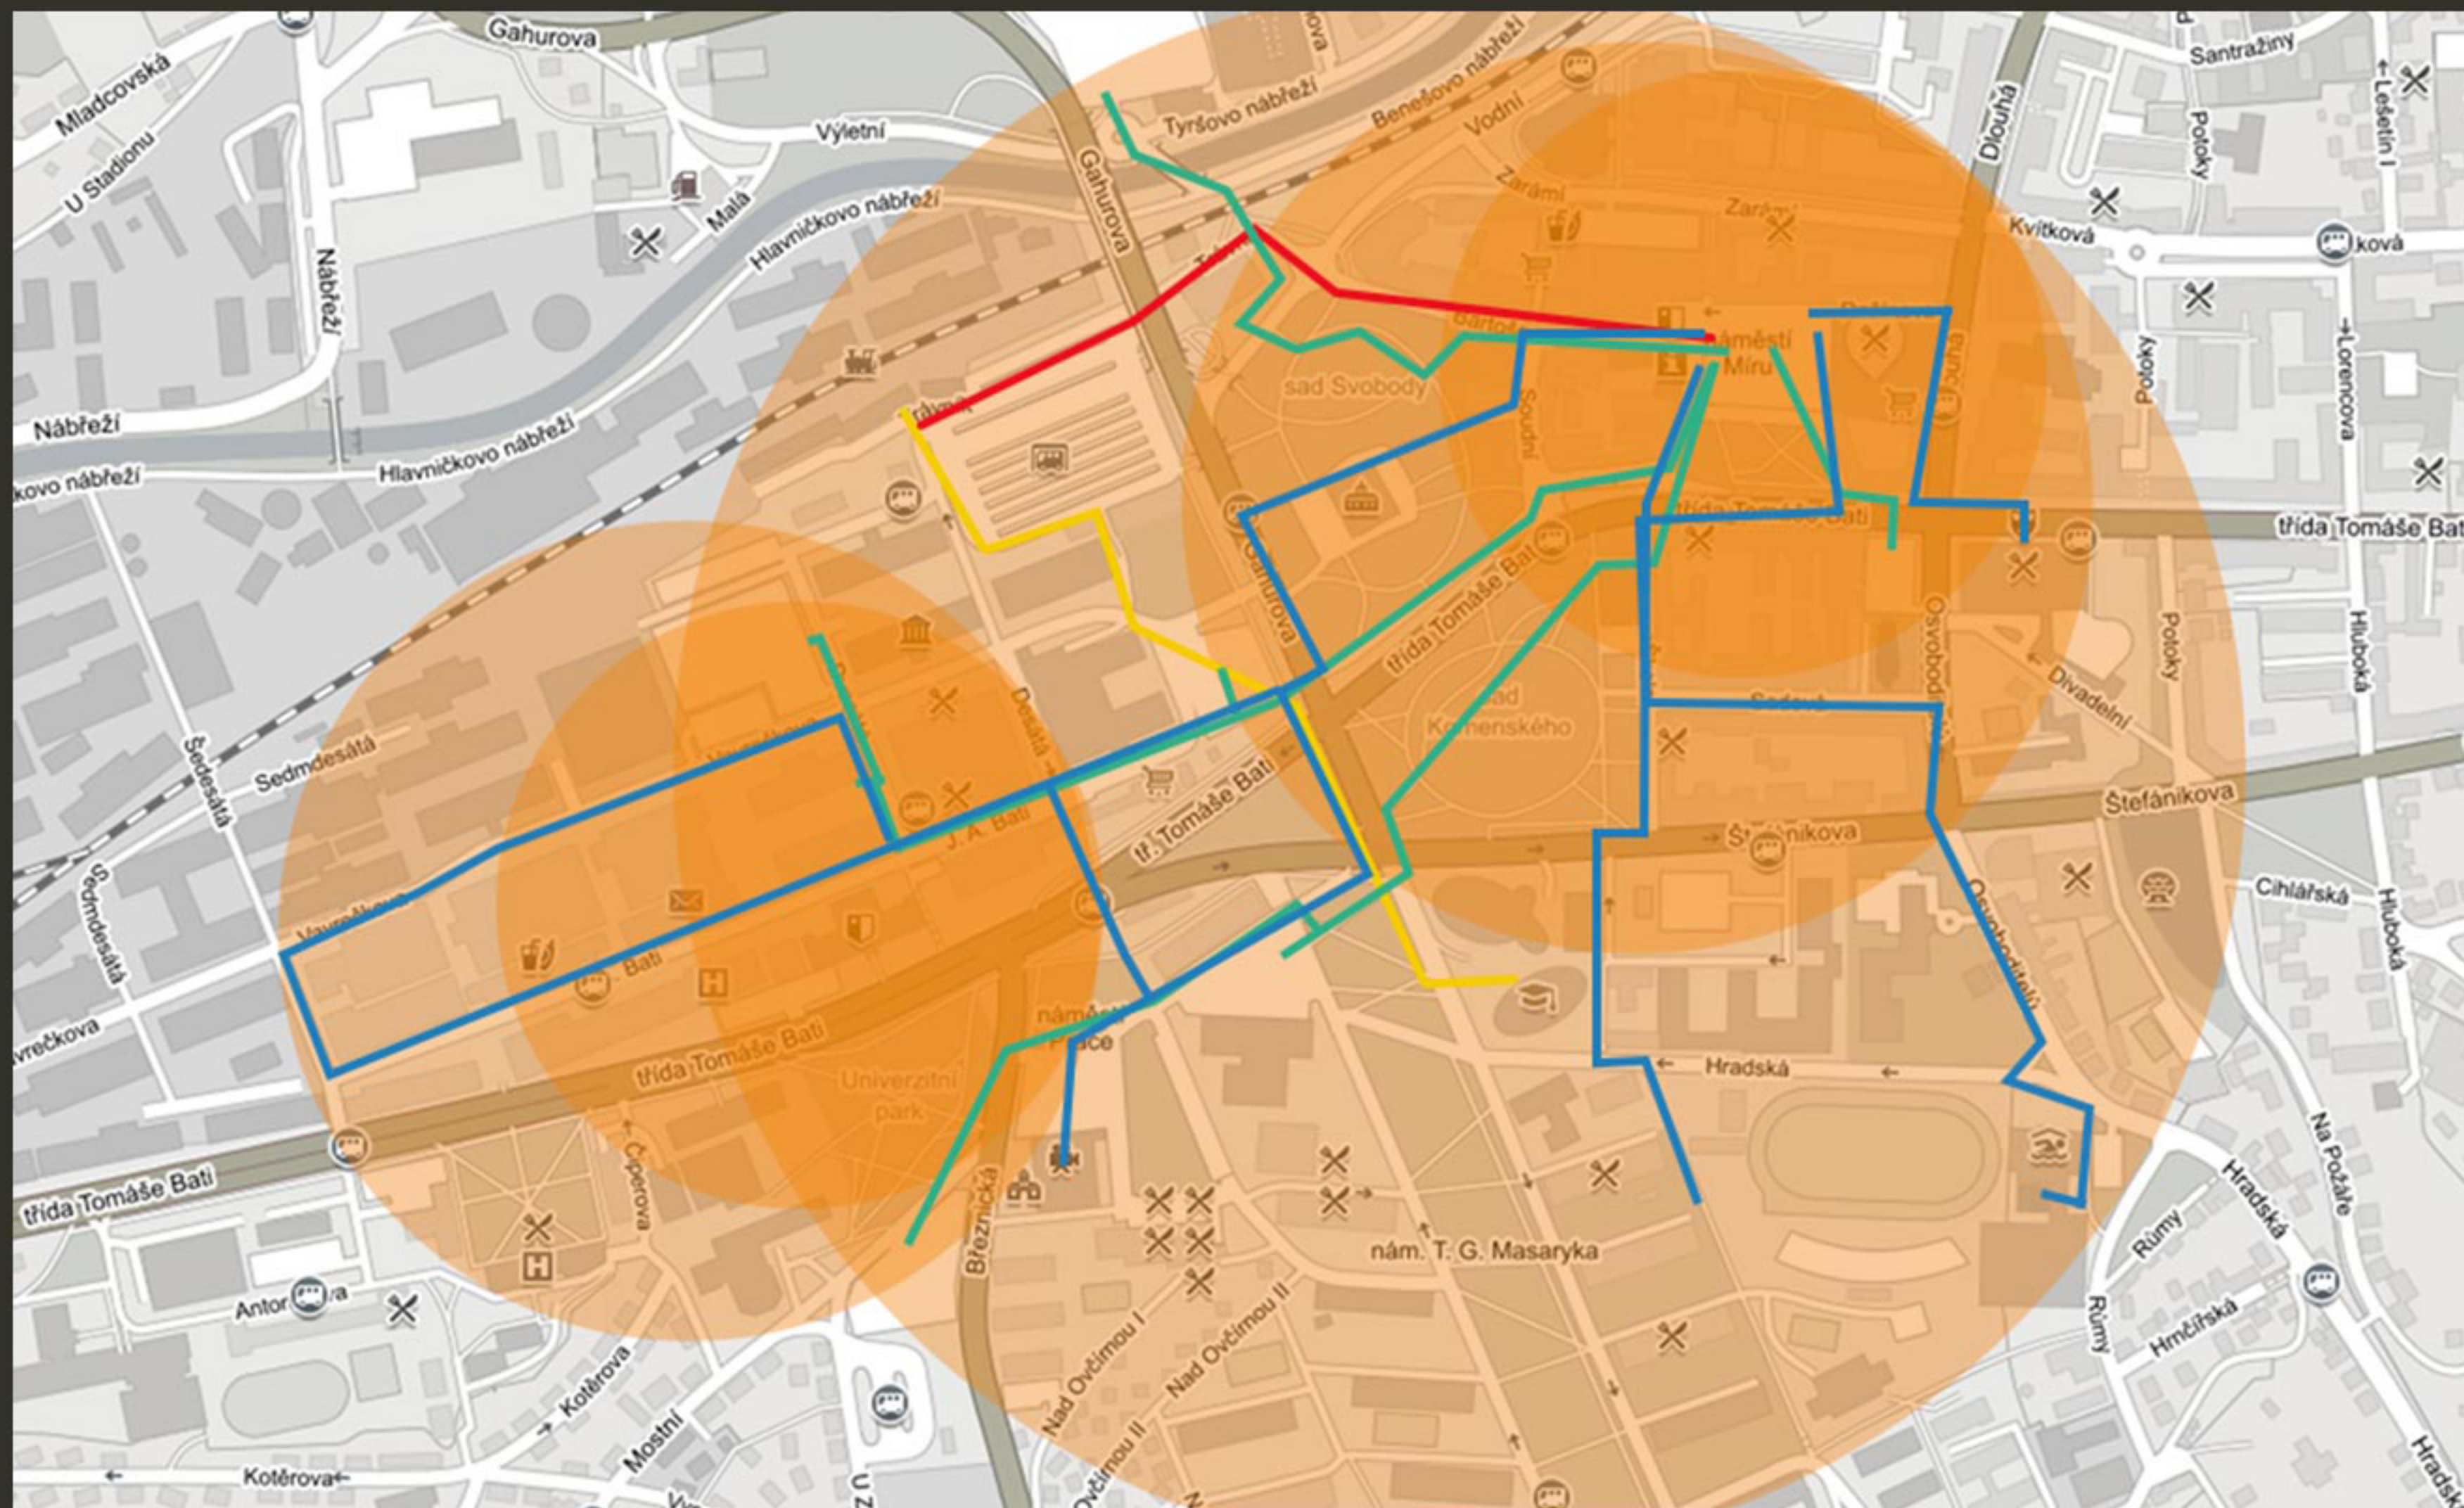

# Orientation system for city Zlín

— Map  
**Center**

— Map  
**First  
visit**

— Map  
**Cars &  
parking**

– Map

# Destinations

— Map  
**Place-**  
**ment**

# — Small Pillars

— Scale  
**110x60cm**

— Bonus  
**Table**