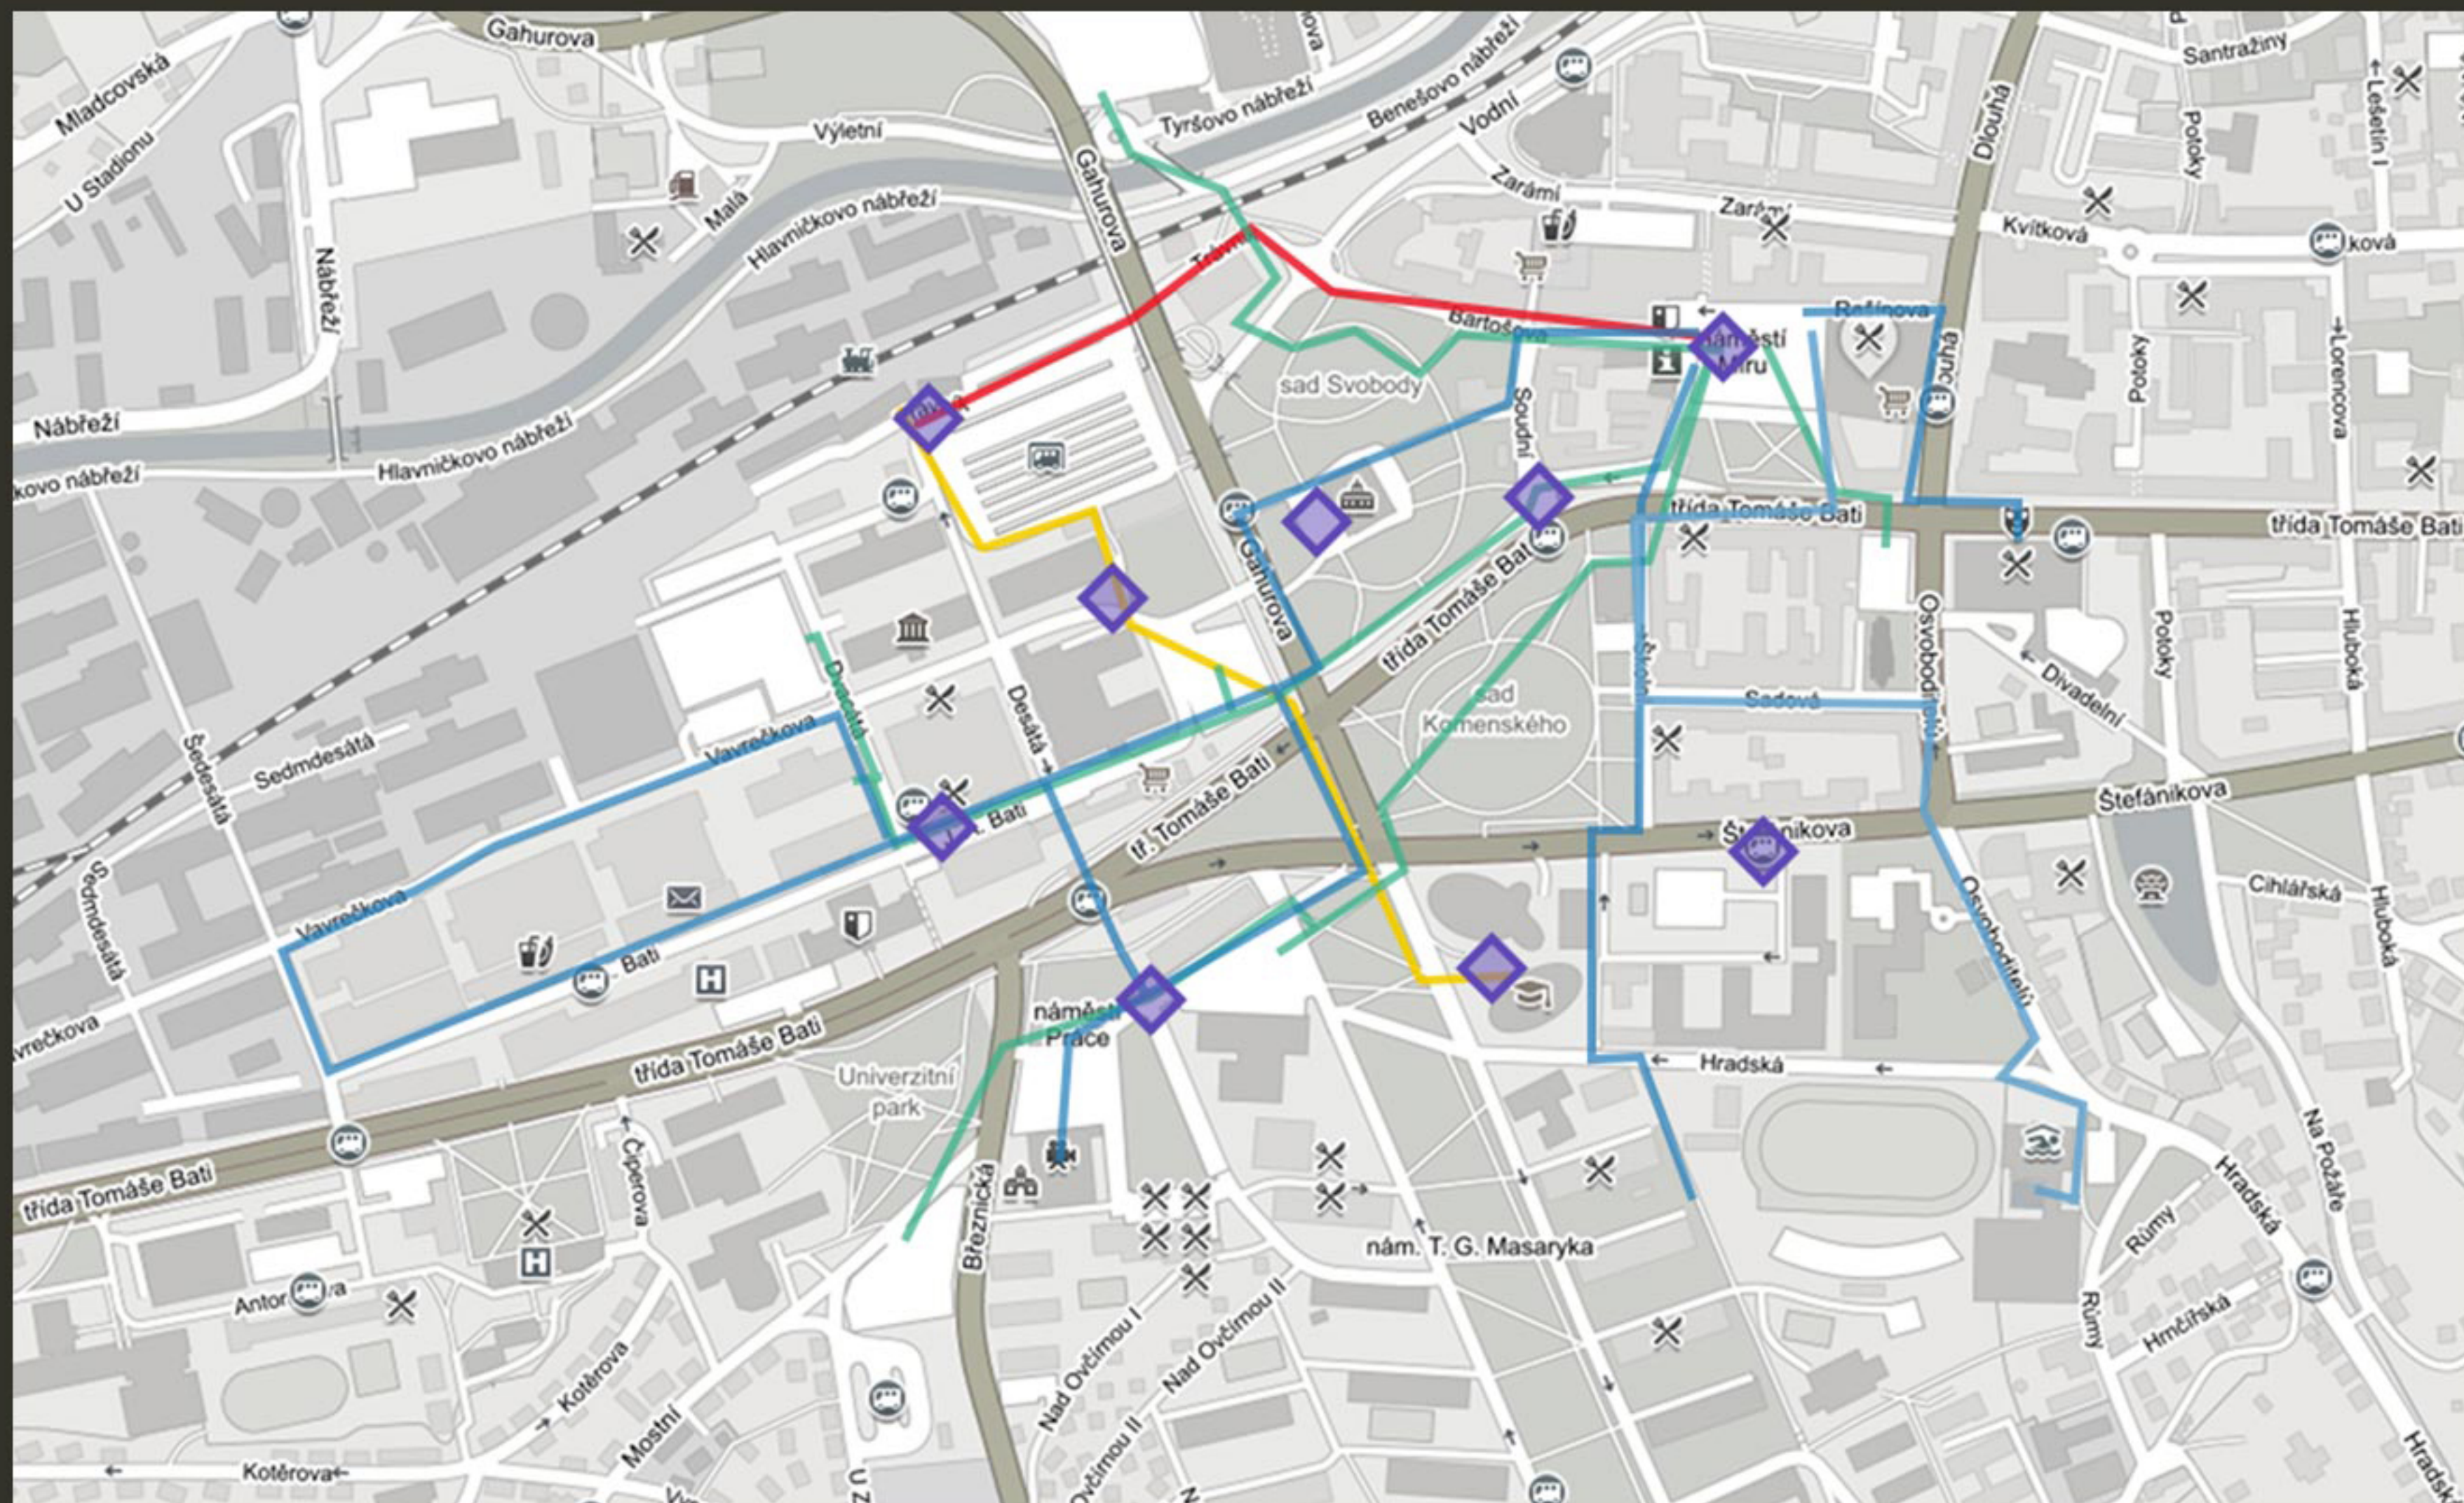

# Orientation system for city Zlín

— Map  
**Center**

— Map  
**First  
visit**

— Map  
**Cars &  
parking**

– Map

# Destinations

— Map  
**Place-**  
**ment**

# — Small Pillars

— Scale  
**110x60cm**

— Bonus  
**Table**