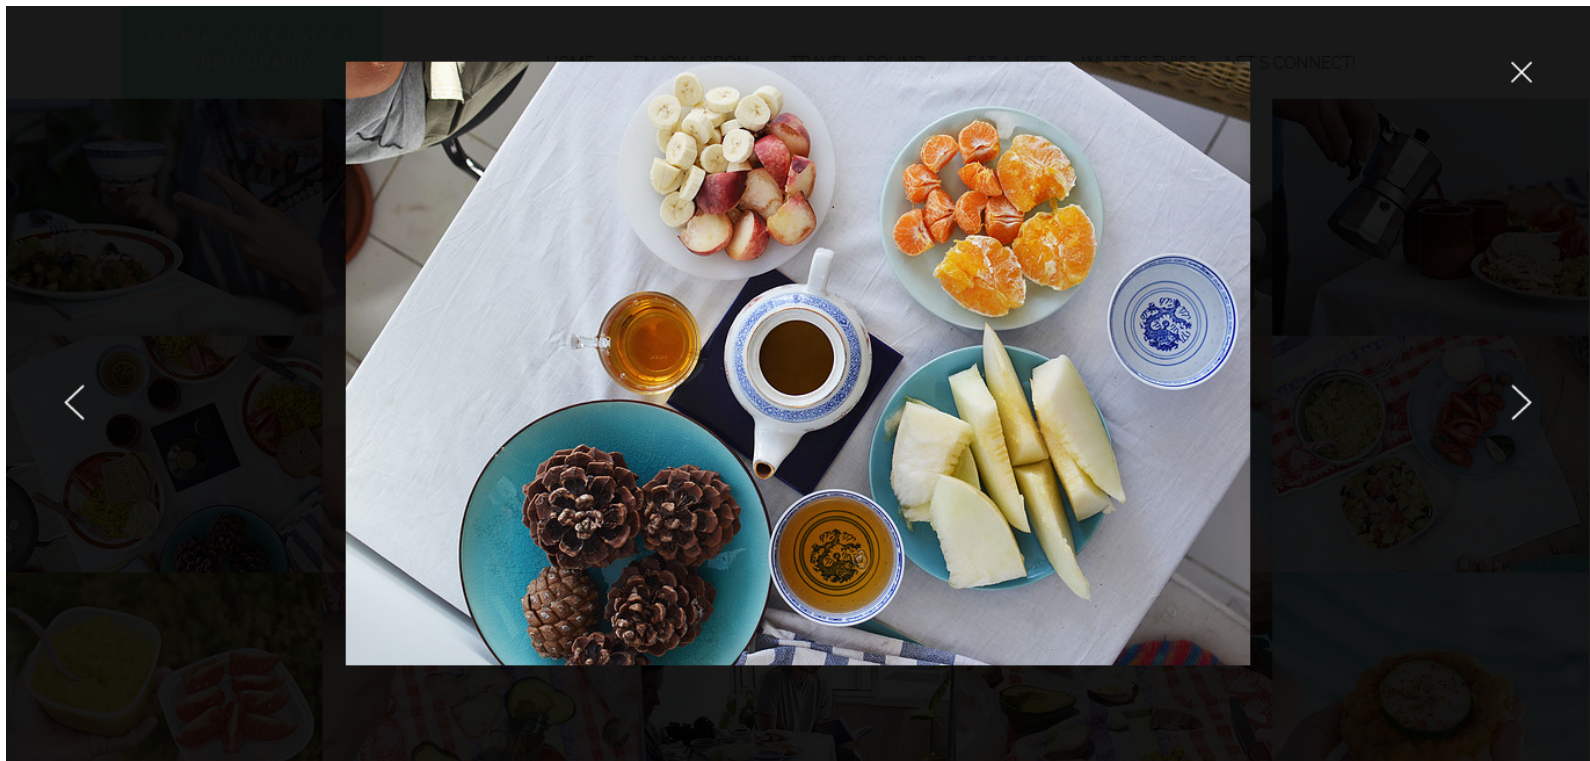

[..TRAVEL AROUND..](#)

[..EAT A LOT..](#)

[WHAT IS THIS?](#)

[LET'S CONNECT!](#)

ANNA KRYLOVÁ
PHOTOGRAPHY

HOME

..ENJOY LISBON..

..TRAVEL AROUND..

EAT A LOT.

WHAT IS THIS?

LET'S CONNECT!

LET'S CONNECT!

ANNA KRYLOVÁ
PHOTOGRAPHY

HOME

..ENJOY LISBON..

..TRAVEL AROUND..

..EAT A LOT..

WHAT IS THIS?

LET'S CONNECT!

THIS IS..

..website about travelling, taking photos, enjoying sun, me and you, food and love.

My name is Anna Krylová. My boyfriend and I were travelling around Portugal and we would like to share our journey with you.