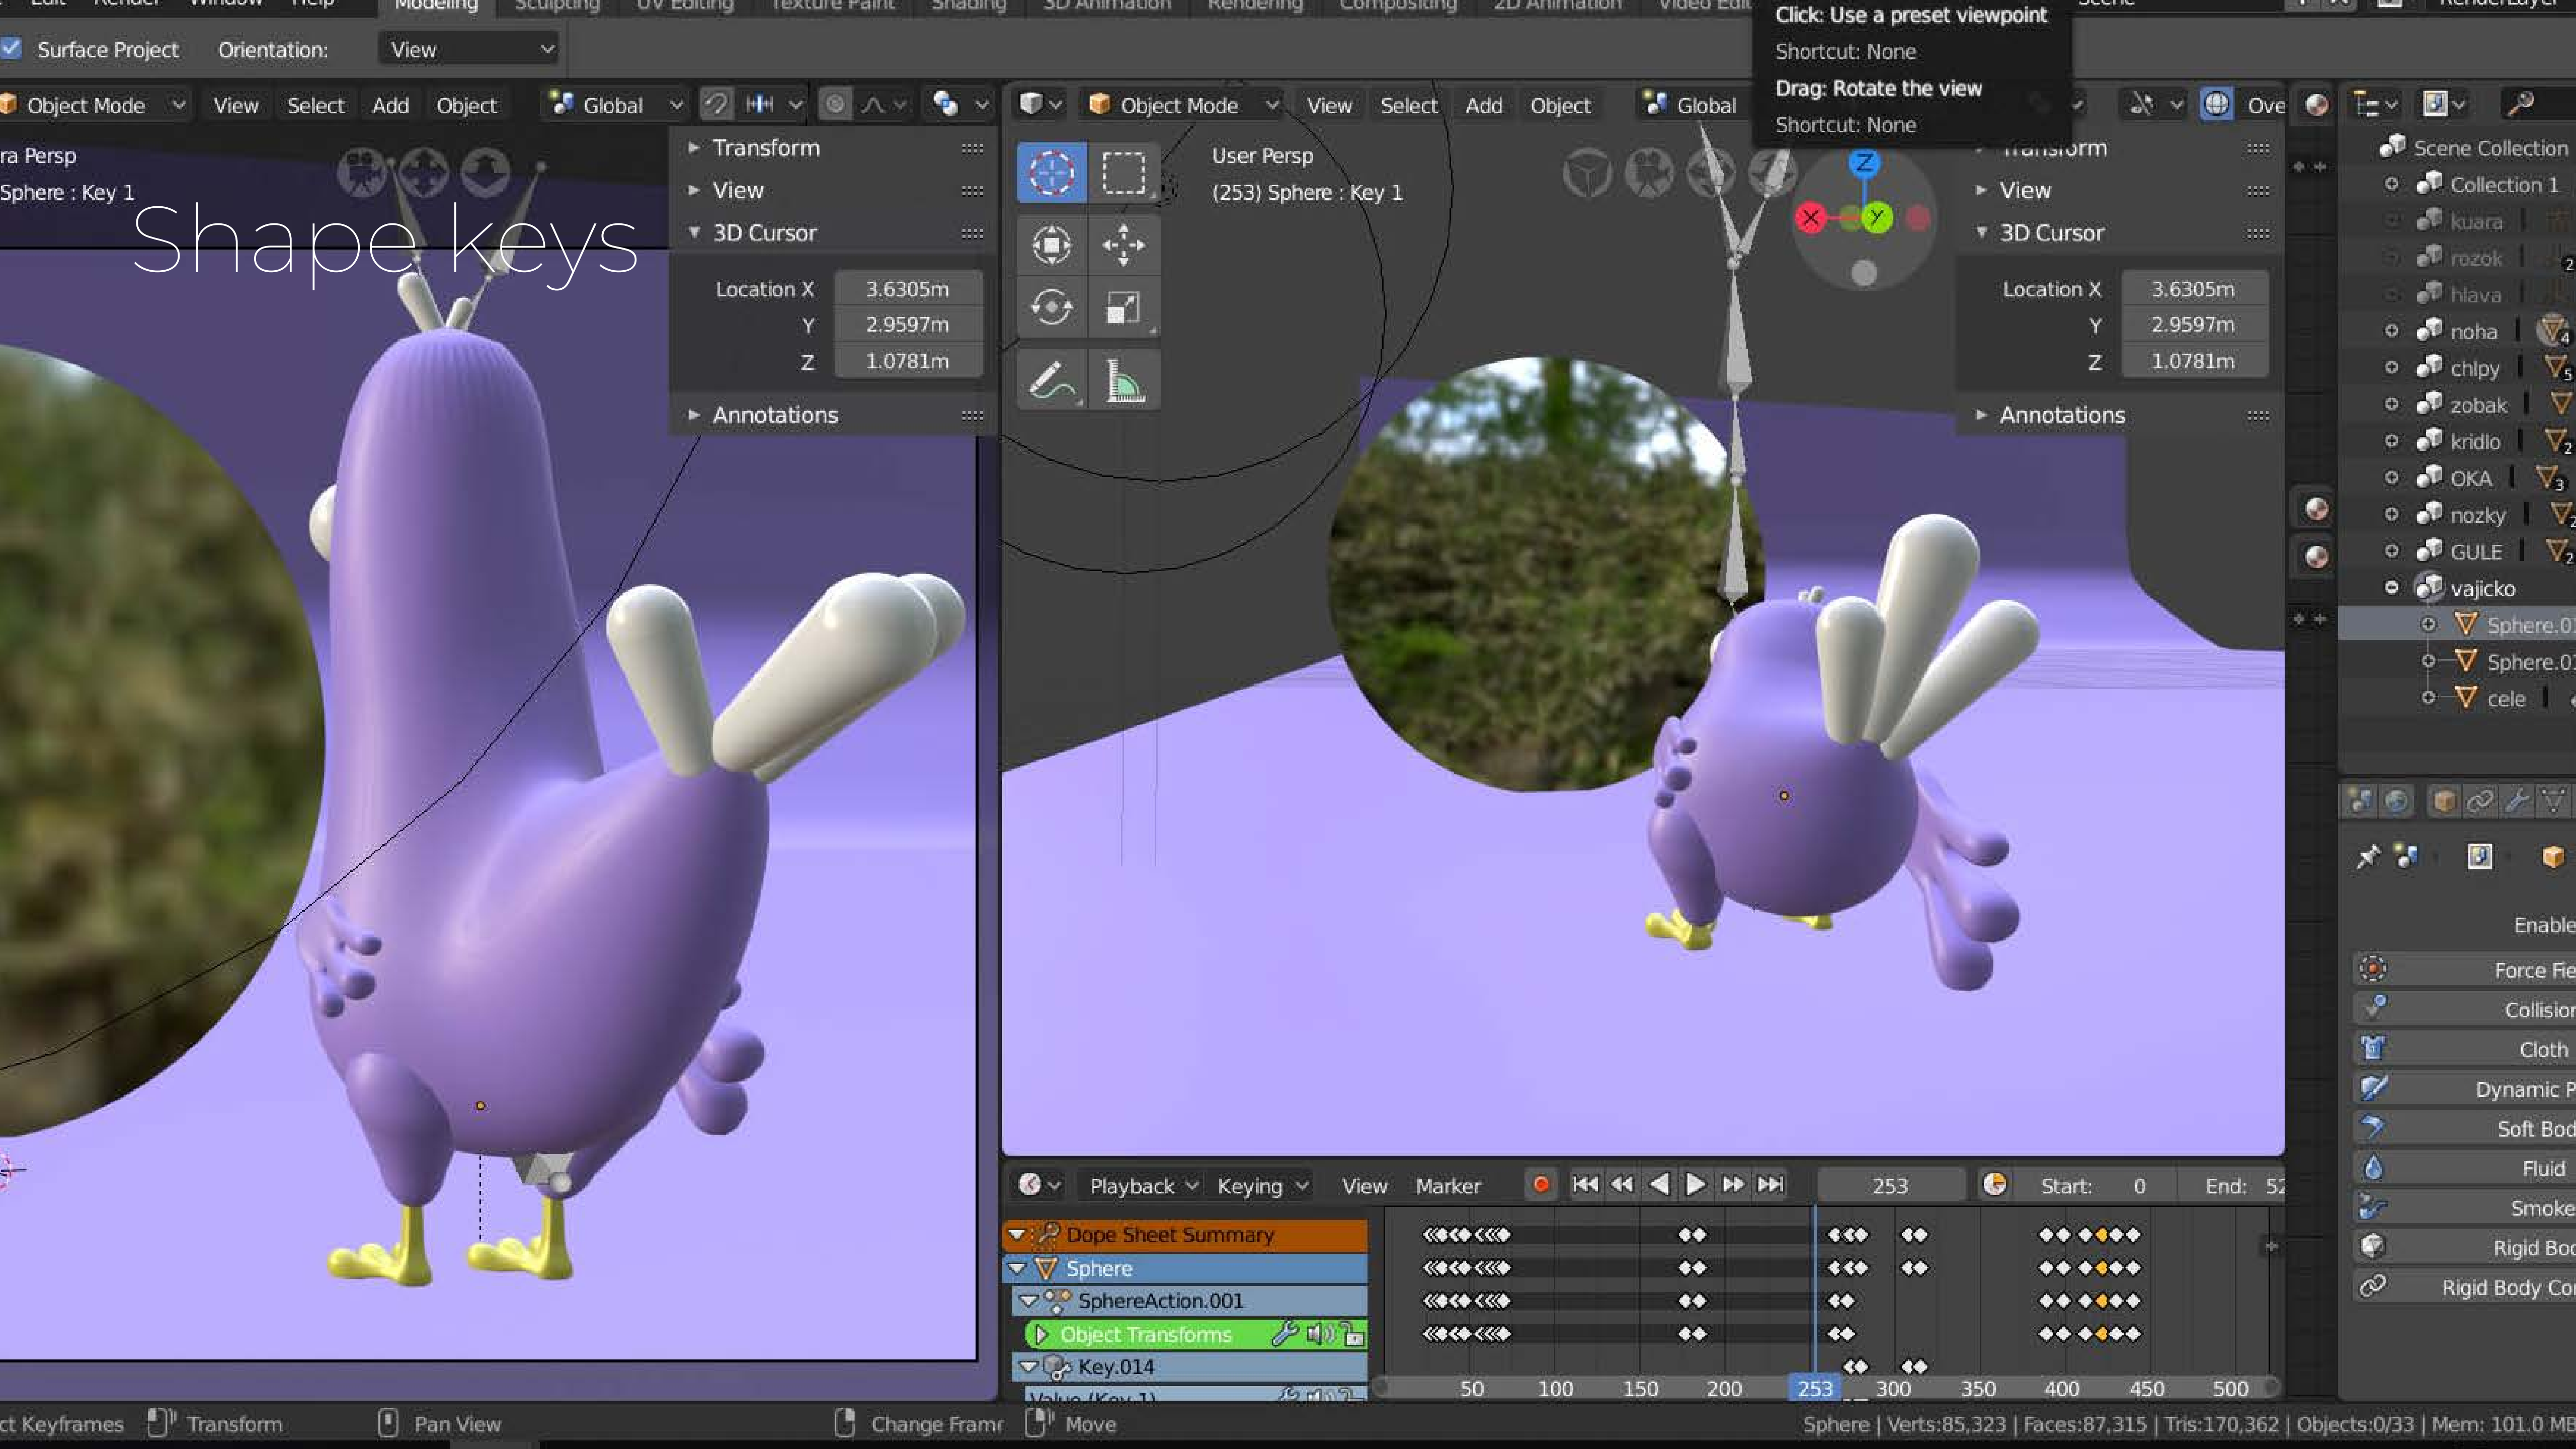

# Materials / xray

- Cursor
- Select Border
- Transform
- Move
- Rotate
- Scale
- Annotate
- Measure

- SVEILA | 3
  - mirror | 1
  - prostredie | 1
  - stena | 2
  - krevka | 2
  - krev | 2 4
  - odpad
  - Can.001 | 1
  - Can.002 | 1
  - Fork.002 | 1
  - Fork.003 | 1
  - kreveta | 3
  - bezier
  - BezierCL | 1
  - BezierP | 1
  - xry | 1
  - krevk&
  - Armature.001 | 1
  - Armature.002 | 1
- |              |          |
|--------------|----------|
| Fac          | Light Pa |
| Shader       | Diffuse  |
| Shader       | Mix Sha  |
| Volume       | None     |
| Displacement | Default  |
| Settings     |          |
| Pass Index   | 0        |
| Surface      |          |

# Shape keys

Transform  
View  
3D Cursor

Location X	3.6305m
Y	2.9597m
Z	1.0781m

Annotations

Object Mode View Select Add Object Global

User Persp  
(253) Sphere : Key 1

Click: Use a preset viewpoint  
Shortcut: None  
Drag: Rotate the view  
Shortcut: None

Transform  
View  
3D Cursor

Location X	3.6305m
Y	2.9597m
Z	1.0781m

Annotations

Playback Keying View Marker 253 Start: 0 End: 52

Track	50	100	150	200	253	300	350	400	450	500
Dope Sheet Summary	◆◆◆◆◆			◆◆		◆◆◆	◆◆	◆◆◆◆◆		
Sphere	◆◆◆◆◆			◆◆		◆◆◆	◆◆	◆◆◆◆◆		
SphereAction.001	◆◆◆◆◆			◆◆		◆◆◆	◆◆	◆◆◆◆◆		
Object Transforms	◆◆◆◆◆			◆◆		◆◆◆	◆◆	◆◆◆◆◆		
Key.014					◆◆					