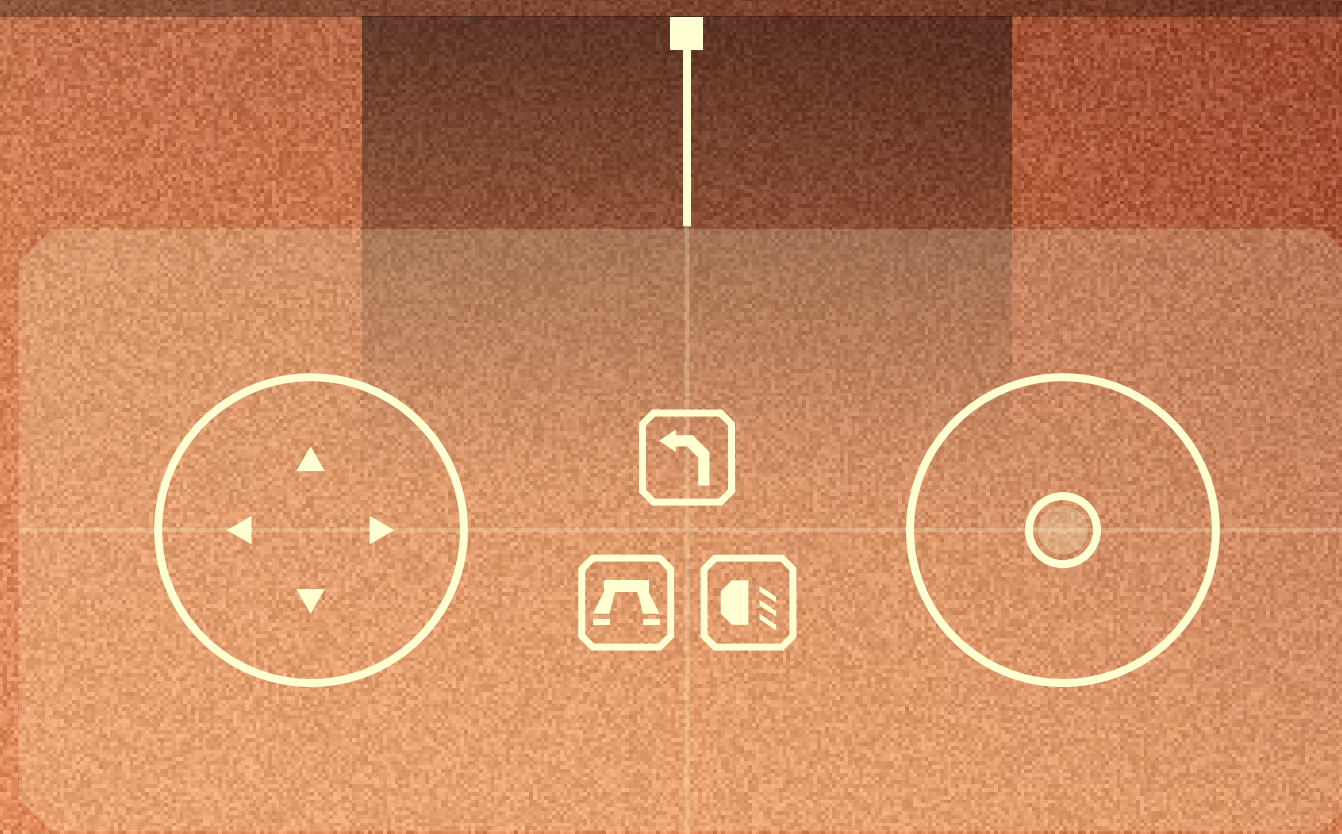

ROBOT EXHIBIT

HUD AND INFORMATION ARCHITECTURE DESIGN

ADRIÁN GUBRICA

HUD IN SIMULATED ENVIROMENT

VIDEO

HUD IN REAL ENVIROMENT

INFORMATION ARCHITECTURE

LINK

ICONS

COLORS

SVETLÁ
#ffffd2

ČIERNA
#000000

ZELENÁ
#57ff84

ORANŽOVÁ
#ffa031

ČERVENÁ
#ffa031

3D LOWPOLY MODELS