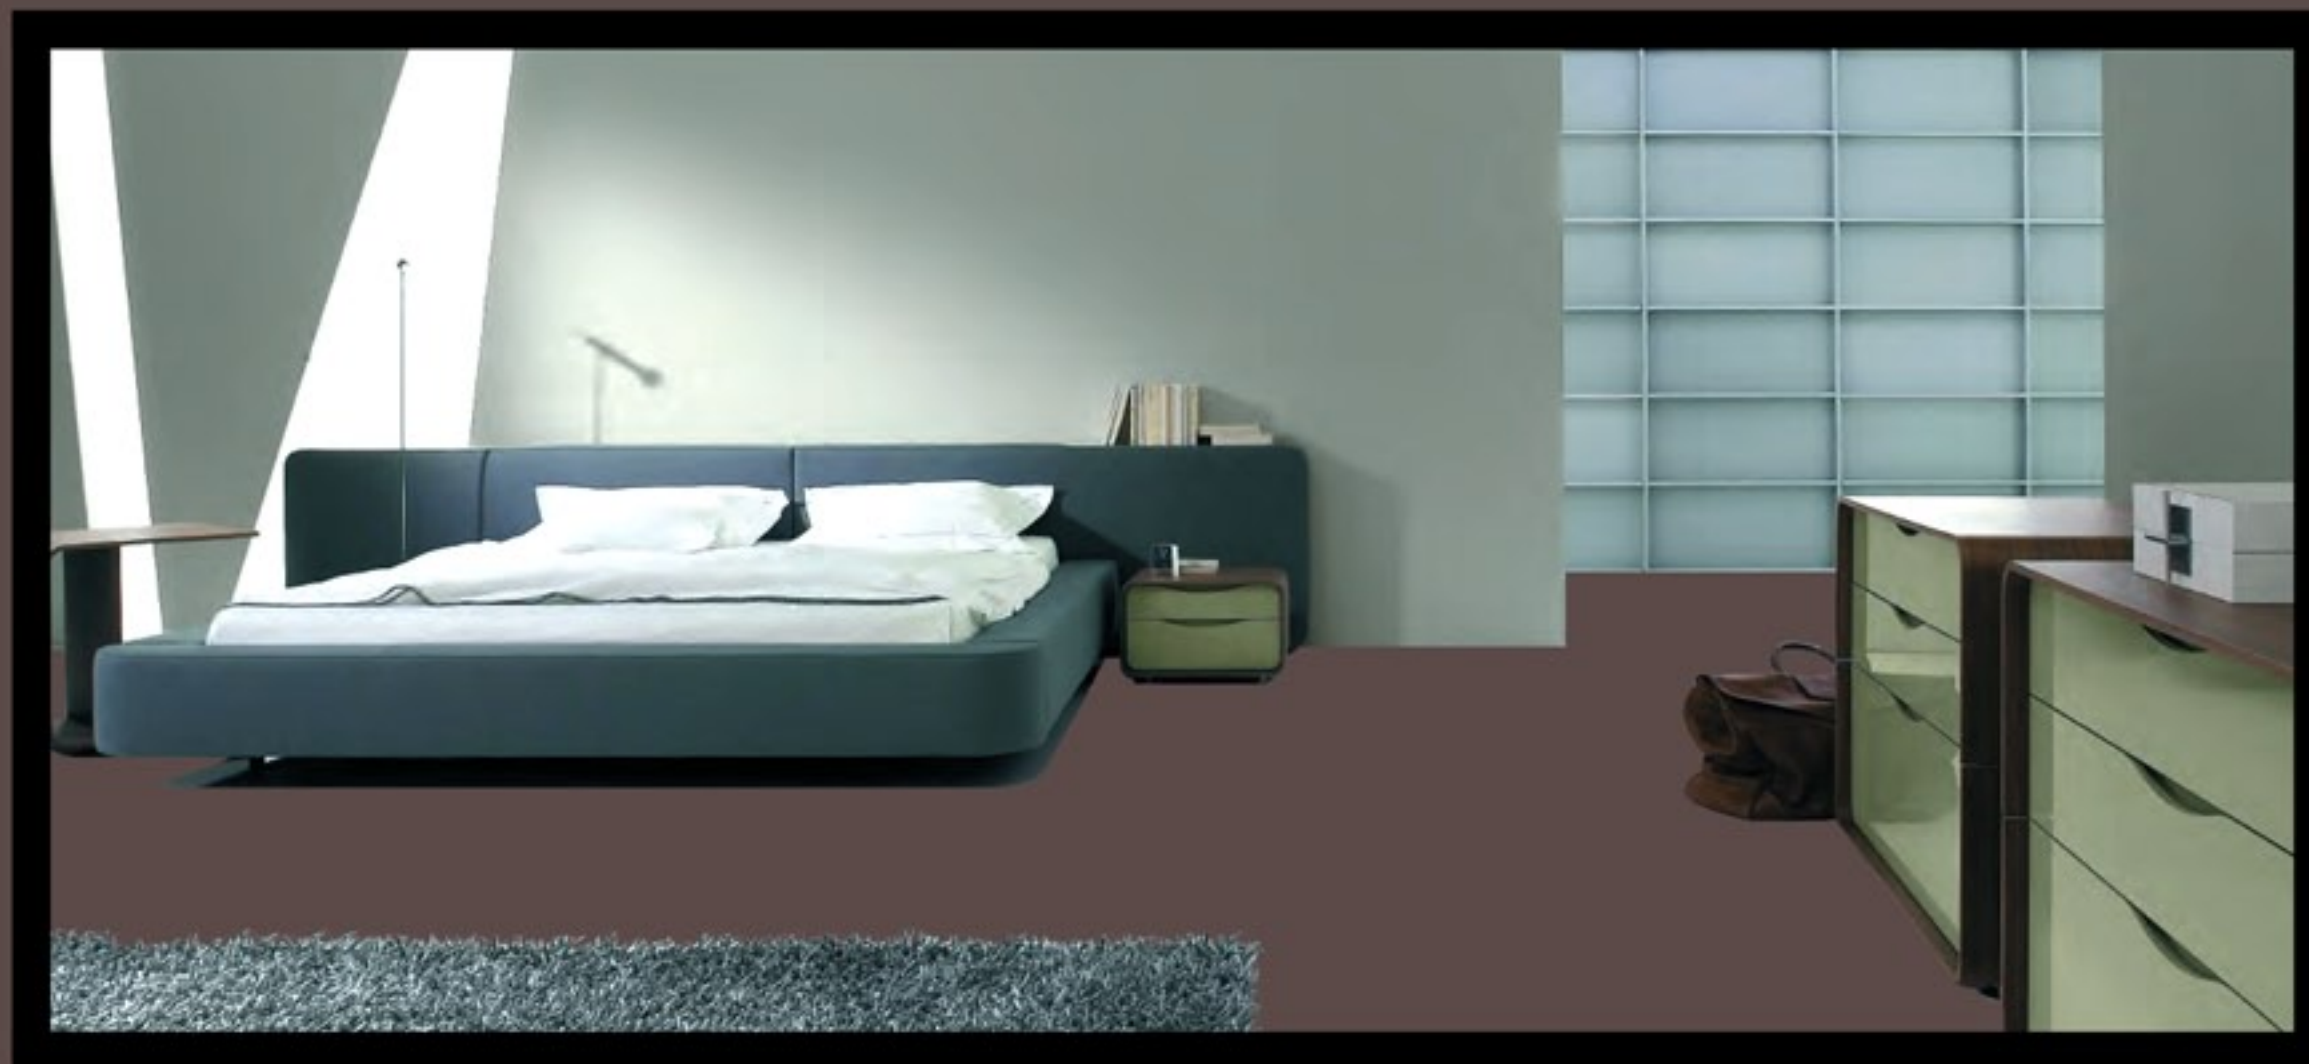

ligne roset

about us

design

e-shop

news

living
dining
sleeping

bedroom furniture

beds

working
lighting