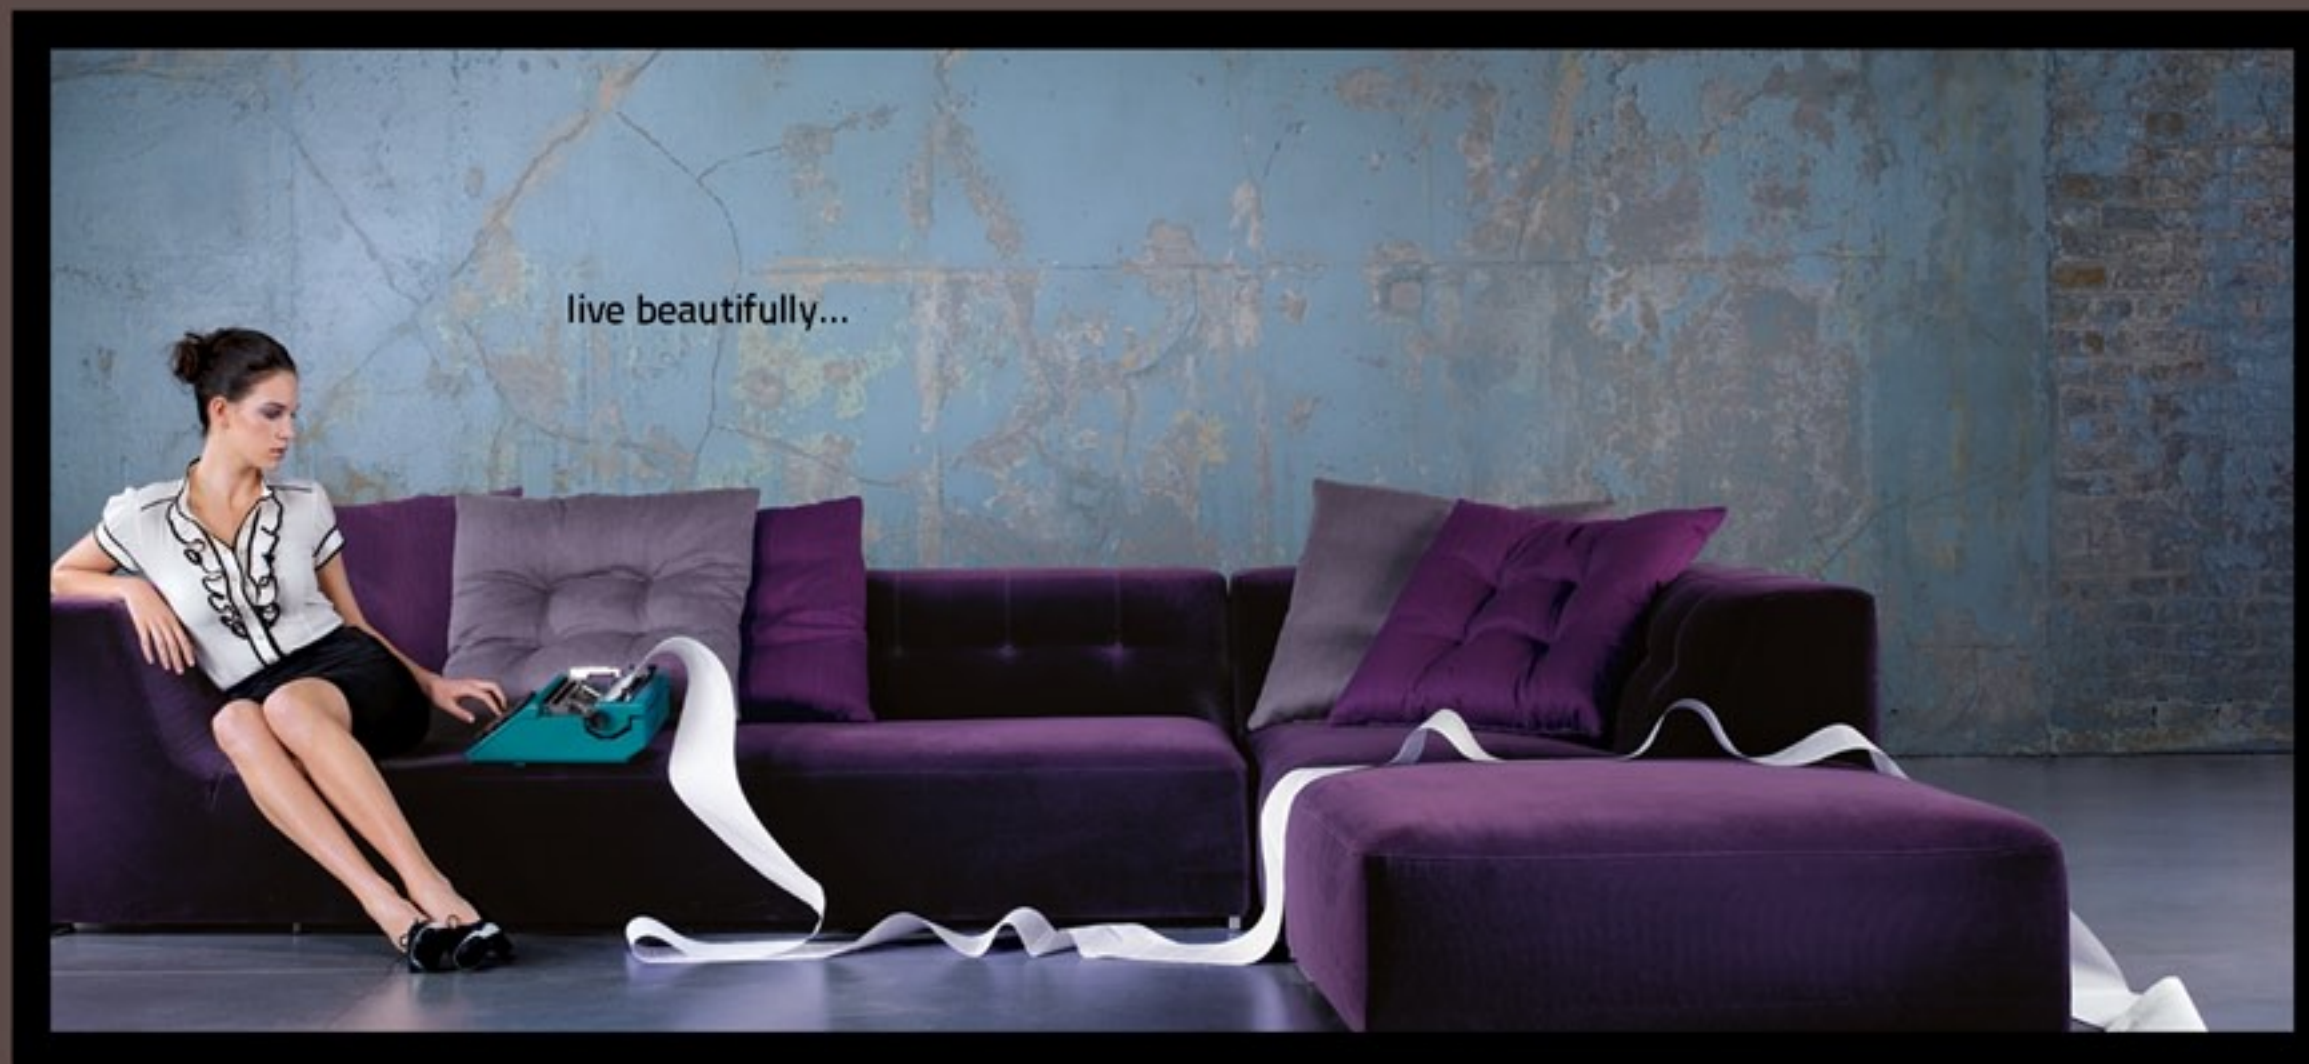

ligne roset

[about us](#)

[design](#)

[e-shop](#)

[news](#)