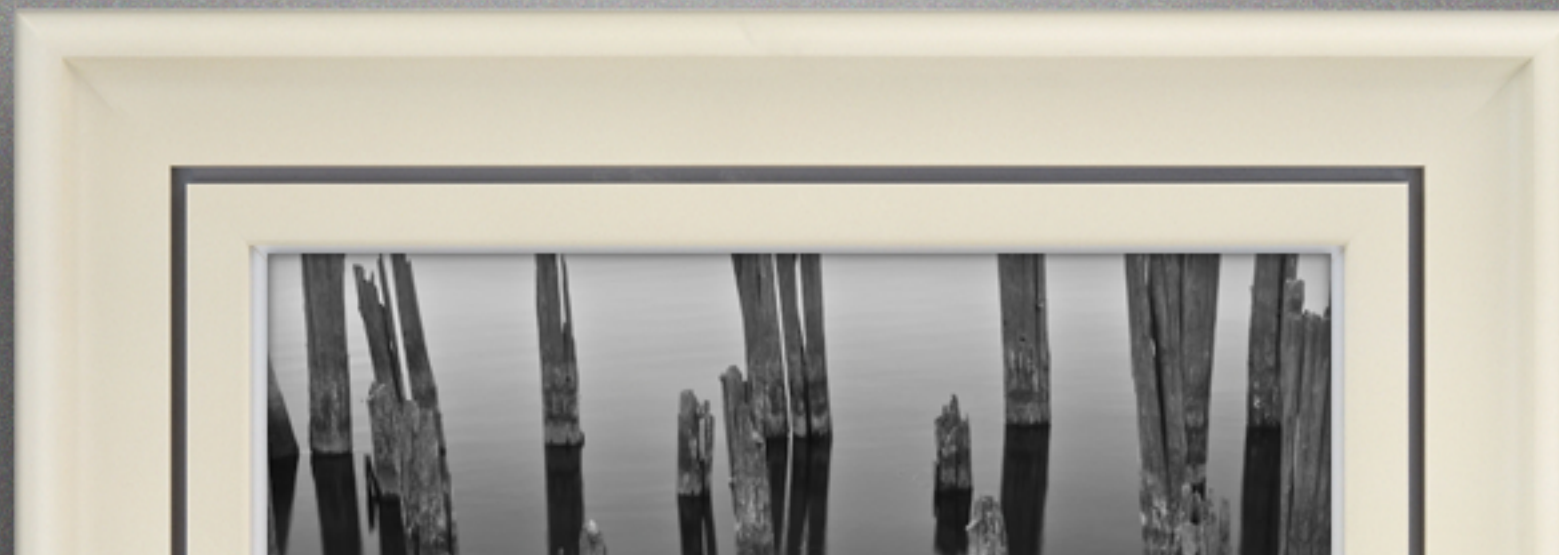

display options ▾

Go to page: of 451

- HIDE MAIN MENU

◀ [thumbnails](#) photo ▶

+ OPEN INFO

ABOUT

[about the author](#)
[view author's photo](#)

PHOTOGRAPHER	Martin Amm
CAPTION	
TAGS	nikon d200 schneider-kreuznach 50 mm-f28
VIEWS	314624 times
RATINGS	124 ratings, Aesthetics: 6.81/7 Originality: 6.77/7
UPLOADED DATE	2007-11-29
LOCATION	Germany
CAMERA	Nikon D200
LENS	Schneider-Kreuznach 50 mm-f/2.8
CUSTOM FIELDS	
TECHNICAL DETAILS	ND - not arranged or manipulated
MANIPULATED?	No (Read this for more information)