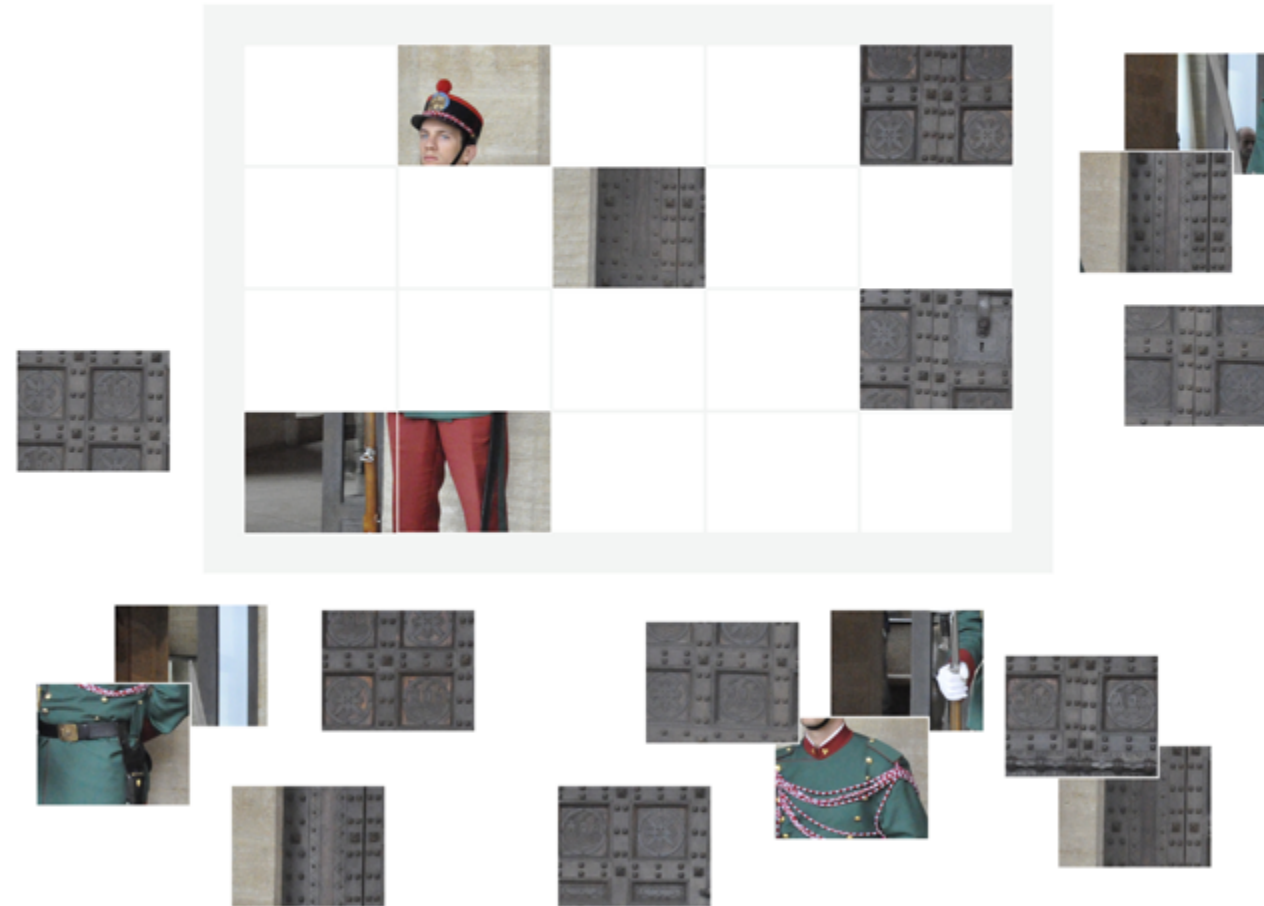

Puzzlify

Title comes here

Developed by PIRA